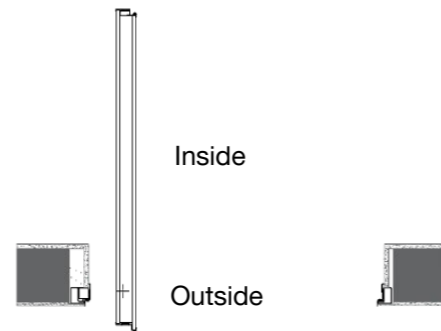

ORIZZONTE MODEL

Door and slat finish Bronze Brown Insert finish Light Bronze

The horizontal sign, a peculiarity of the model. It is an aluminum groove that becomes a decorative element matching the covering finish or creating a contrast to it, if it is highlighted with a different color.

* REFER TO PAGE 11 FOR INTERIOR LAYOUT OPTIONS

Max. Sidelite Size per Side: (W x H) 36" x 144" Total Max. Assembly Size : (W x H) 144" x 144" (with Door)

INSTALLATION TYPES

Flush on Exterior

Flush on Interior

Centered on wall thickness

SWING DIAGRAMS (In Swing + Out Swing)

Push Right

Push Left

Pull Right

Pull Left

PANEL AND HANDLE CONFIGURATION DEPENDANT ON HEIGHT

NOTE:
Dimensions covered under FBC certification