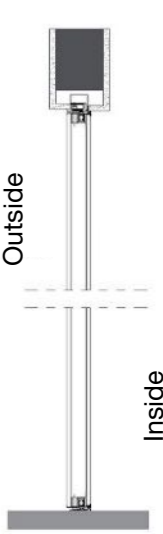

ORIZZONTE MODEL

Door and slat finish Bronze Brown Insert finish Light Bronze

The horizontal sign, a peculiarity of the model. It is an aluminum groove that becomes a decorative element matching the covering finish or creating a contrast to it, if it is highlighted with a different color.

* REFER TO PAGE 11 FOR INTERIOR LAYOUT OPTIONS

Max. Sidelite Size per Side: (W x H) 36" x 144" Total Max. Assembly Size : (W x H) 144" x 144" (with Door)

INSTALLATION TYPES

Flush on Exterior

Flush on Interior

Centered on wall thickness

SWING DIAGRAMS (In Swing + Out Swing)

Push Right

Push Left

Pull Right

Pull Left

PANEL AND HANDLE CONFIGURATION DEPENDANT ON HEIGHT

NOTE:
Dimensions covered under FBC certification