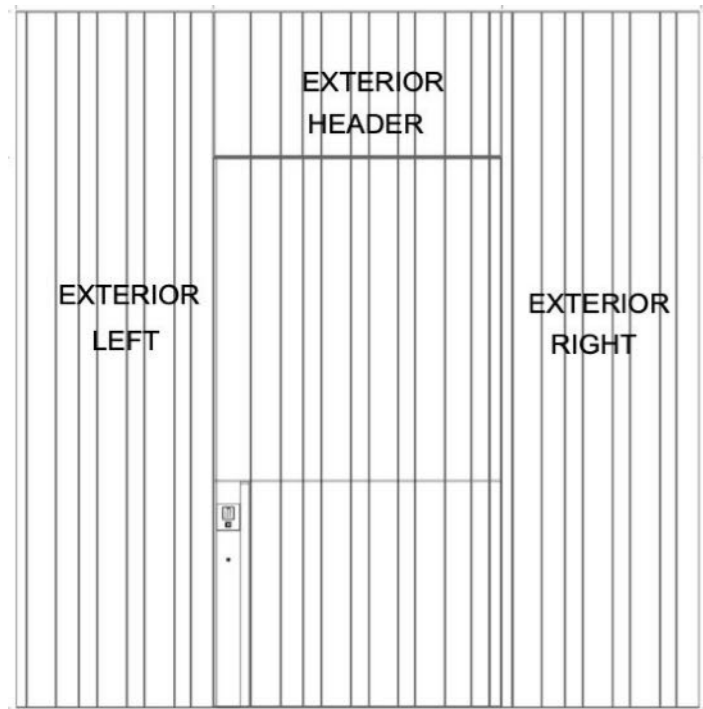

OPTIONAL EXTERIOR PANELING
EXTERIOR FINISH