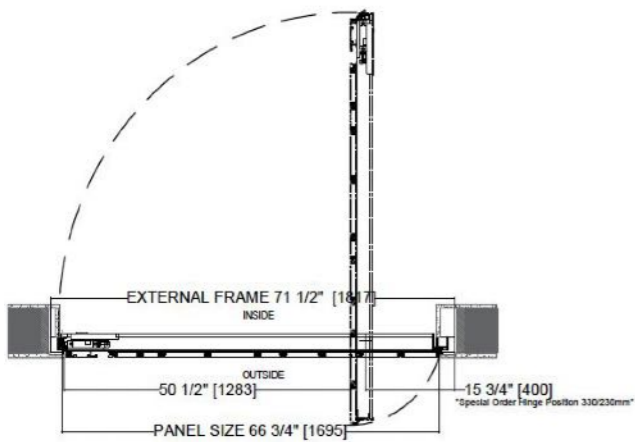

IN SWING AVAILABLE - Left or right

*Maximum recommended frame size

OUT SWING AVAILABLE - Left or right

*Maximum recommended frame size

IN-SWING: Hinge Position

| | | | | |
|------------------|---------------------------------------|---------------------------------------|---|--------------------------------------|
| NET OPENING (in) | UP TO 51 ³ / ₁₆ | UP TO 59 ¹ / ₁₆ | 59 ³ / ₃₂ TO 66 ¹⁵ / ₁₆ | 67 TO 76 ³ / ₄ |
| HP (in) | 9 ¹ / ₁₆ | 11 ¹³ / ₁₆ | 15 ³ / ₄ | 21 ⁵ / ₈ |

* REFER TO PAGE 11 FOR INTERIOR LAYOUT OPTIONS

Max. Sidelite Size per Side: (W x H) 36" x 144" Total Max. Assembly Size : (W x H) 144" x 144" (with Door)

INSTALLATION TYPES

Flush on Exterior

Flush on Interior