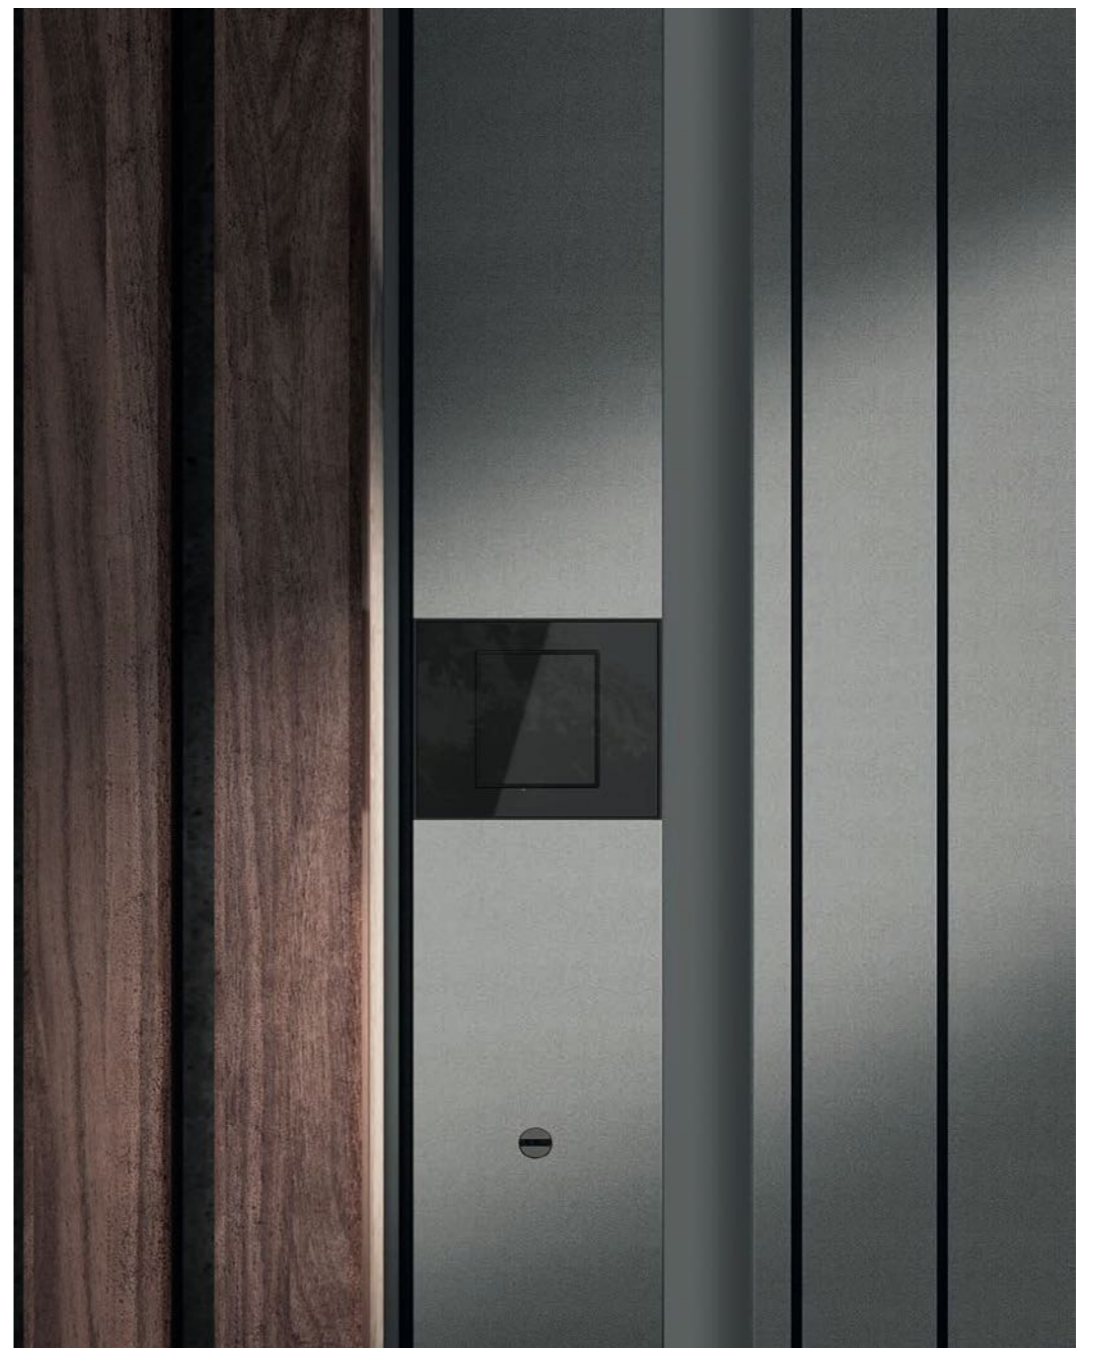

Diretrice Model

Door and slat finish Sablé Gray Insert finish Dark Bronze - Its distinctive feature is a refined and rigorous line that stands out upward and leads the entire design of the Skydoors collection