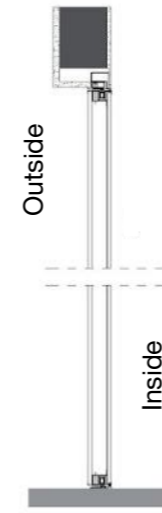

ORIZZONTE MODEL

Door and slat finish Bronze Brown Insert finish Light Bronze

The horizontal sign, a peculiarity of the model. It is an aluminum groove that becomes a decorative element matching the covering finish or creating a contrast to it, if it is highlighted with a different color.

* REFER TO PAGE 11 FOR INTERIOR LAYOUT OPTIONS

Max. Sidelite Size per Side: (W x H) 36" x 144" Total Max. Assembly Size : (W x H) 144" x 144" (with Door)

INSTALLATION TYPES

Flush on Exterior

Flush on Interior

Centered on wall thickness

SWING DIAGRAMS (In Swing + Out Swing)

Push Right

Push Left

Pull Right

Pull Left

PANEL AND HANDLE CONFIGURATION DEPENDANT ON HEIGHT

NOTE:
Dimensions covered under FBC certification