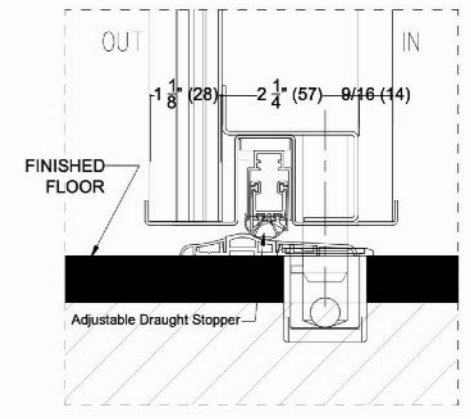

IN SWING AVAILABLE - Left or right

*Maximum recommended frame size

OUT SWING AVAILABLE - Left or right

*Maximum recommended frame size

IN-SWING: Hinge Position

| | | | | |
|------------------|---------------------------------------|---------------------------------------|---|--------------------------------------|
| NET OPENING (in) | UP TO 51 ³ / ₁₆ | UP TO 59 ¹ / ₁₆ | 59 ³ / ₃₂ TO 66 ¹⁵ / ₁₆ | 67 TO 76 ³ / ₄ |
| HP (in) | 9 ¹ / ₁₆ | 11 ¹³ / ₁₆ | 15 ³ / ₄ | 21 ⁵ / ₈ |