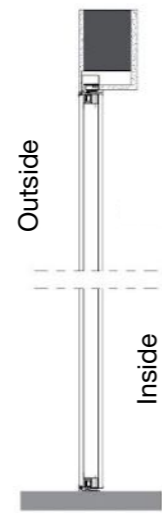

ORIZZONTE MODEL

Door and slat finish Bronze Brown Insert finish Light Bronze

The horizontal sign, a peculiarity of the model. It is an aluminum groove that becomes a decorative element matching the covering finish or creating a contrast to it, if it is highlighted with a different color.

* REFER TO PAGE 11 FOR INTERIOR LAYOUT OPTIONS

Max. Sidelite Size per Side: (W x H) 36" x 144" Total Max. Assembly Size : (W x H) 144" x 144" (with Door)

INSTALLATION TYPES

Flush on Exterior

Flush on Interior

Centered on wall thickness

SWING DIAGRAMS (In Swing + Out Swing)

Push Right

Push Left

Pull Right

Pull Left

PANEL AND HANDLE CONFIGURATION DEPENDANT ON HEIGHT

NOTE:
Dimensions covered under FBC certification