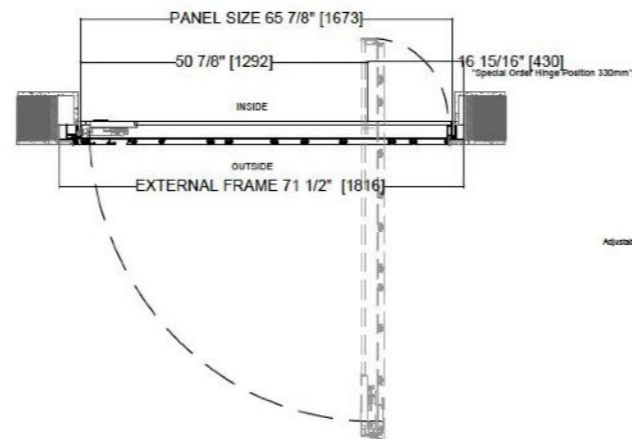

IN SWING AVAILABLE - Left or right

*Maximum recommended frame size

OUT SWING AVAILABLE - Left or right

*Maximum recommended frame size

IN-SWING: Hinge Position

| | | | | |
|------------------|---------------------------------------|---------------------------------------|---|--------------------------------------|
| NET OPENING (in) | UP TO 51 ³ / ₁₆ | UP TO 59 ¹ / ₁₆ | 59 ³ / ₃₂ TO 66 ¹⁵ / ₁₆ | 67 TO 76 ³ / ₄ |
| HP (in) | 9 ¹ / ₁₆ | 11 ¹³ / ₁₆ | 15 ³ / ₄ | 21 ⁵ / ₈ |

* REFER TO PAGE 11 FOR INTERIOR LAYOUT OPTIONS

Max. Sidelite Size per Side: (W x H) 36" x 144" Total Max. Assembly Size : (W x H) 144" x 144" (with Door)

INSTALLATION TYPES

Flush on Exterior

Flush on Interior