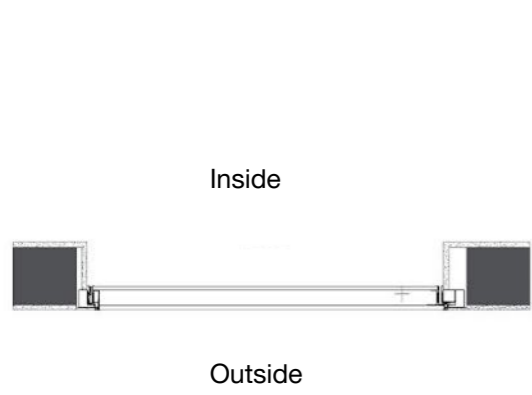

EXTERIOR LAYOUT OPTIONS

SKY LONG HANDLE

SKY SHORT HANDLE

INTERIOR LAYOUT OPTIONS

SOLID

SOLID WITH INSERT

HORIZONTAL SECTORS

CUSTOM
*Please Indicate Layout

* REFER TO PAGE 11 FOR INTERIOR LAYOUT OPTIONS

Max. Sidelite Size per Side: (W x H) 36" x 144" Total Max. Assembly Size : (W x H) 144" x 144" (with Door)

INSTALLATION TYPES

Flush on Exterior

Flush on Interior