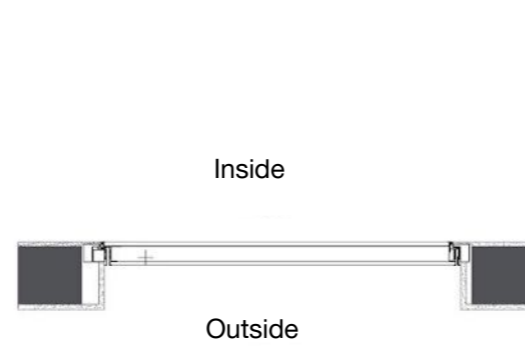

* REFER TO PAGE 11 FOR INTERIOR LAYOUT OPTIONS

Max. Sidelite Size per Side: (W x H) 36" x 144" Total Max. Assembly Size : (W x H) 144" x 144" (with Door)

INSTALLATION TYPES

Flush on Exterior

Flush on Interior

Centered on wall thickness

SWING DIAGRAMS (In Swing + Out Swing)

Push Right

Push Left

Pull Right

Pull Left

PANEL AND HANDLE CONFIGURATION DEPENDANT ON HEIGHT

NOTE:
Dimensions covered under FBC certification