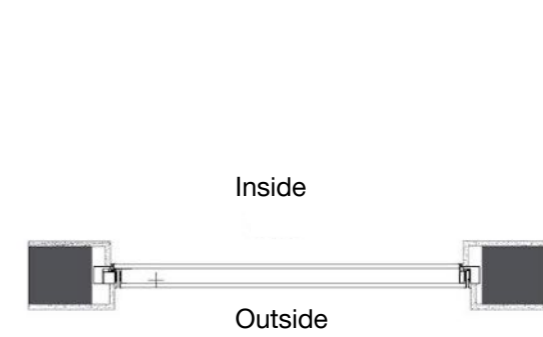

* REFER TO PAGE 11 FOR INTERIOR LAYOUT OPTIONS

Max. Sidelite Size per Side: (W x H) 36" x 144" Total Max. Assembly Size : (W x H) 144" x 144" (with Door)

INSTALLATION TYPES

Flush on Exterior

Flush on Interior

Centered on wall thickness

SWING DIAGRAMS (In Swing + Out Swing)

Push Right

Push Left

Pull Right

Pull Left

PANEL AND HANDLE CONFIGURATION DEPENDANT ON HEIGHT

NOTE:
Dimensions covered under FBC certification