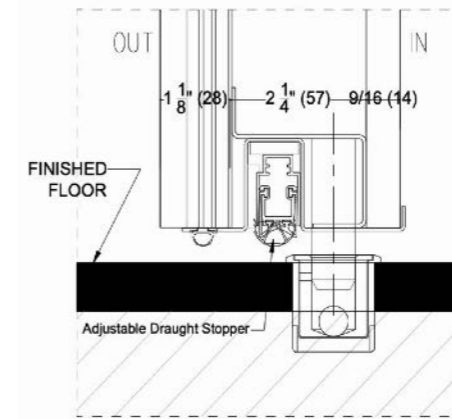

SKY - Floor section Option 1

IN-SWING: Hinge Position