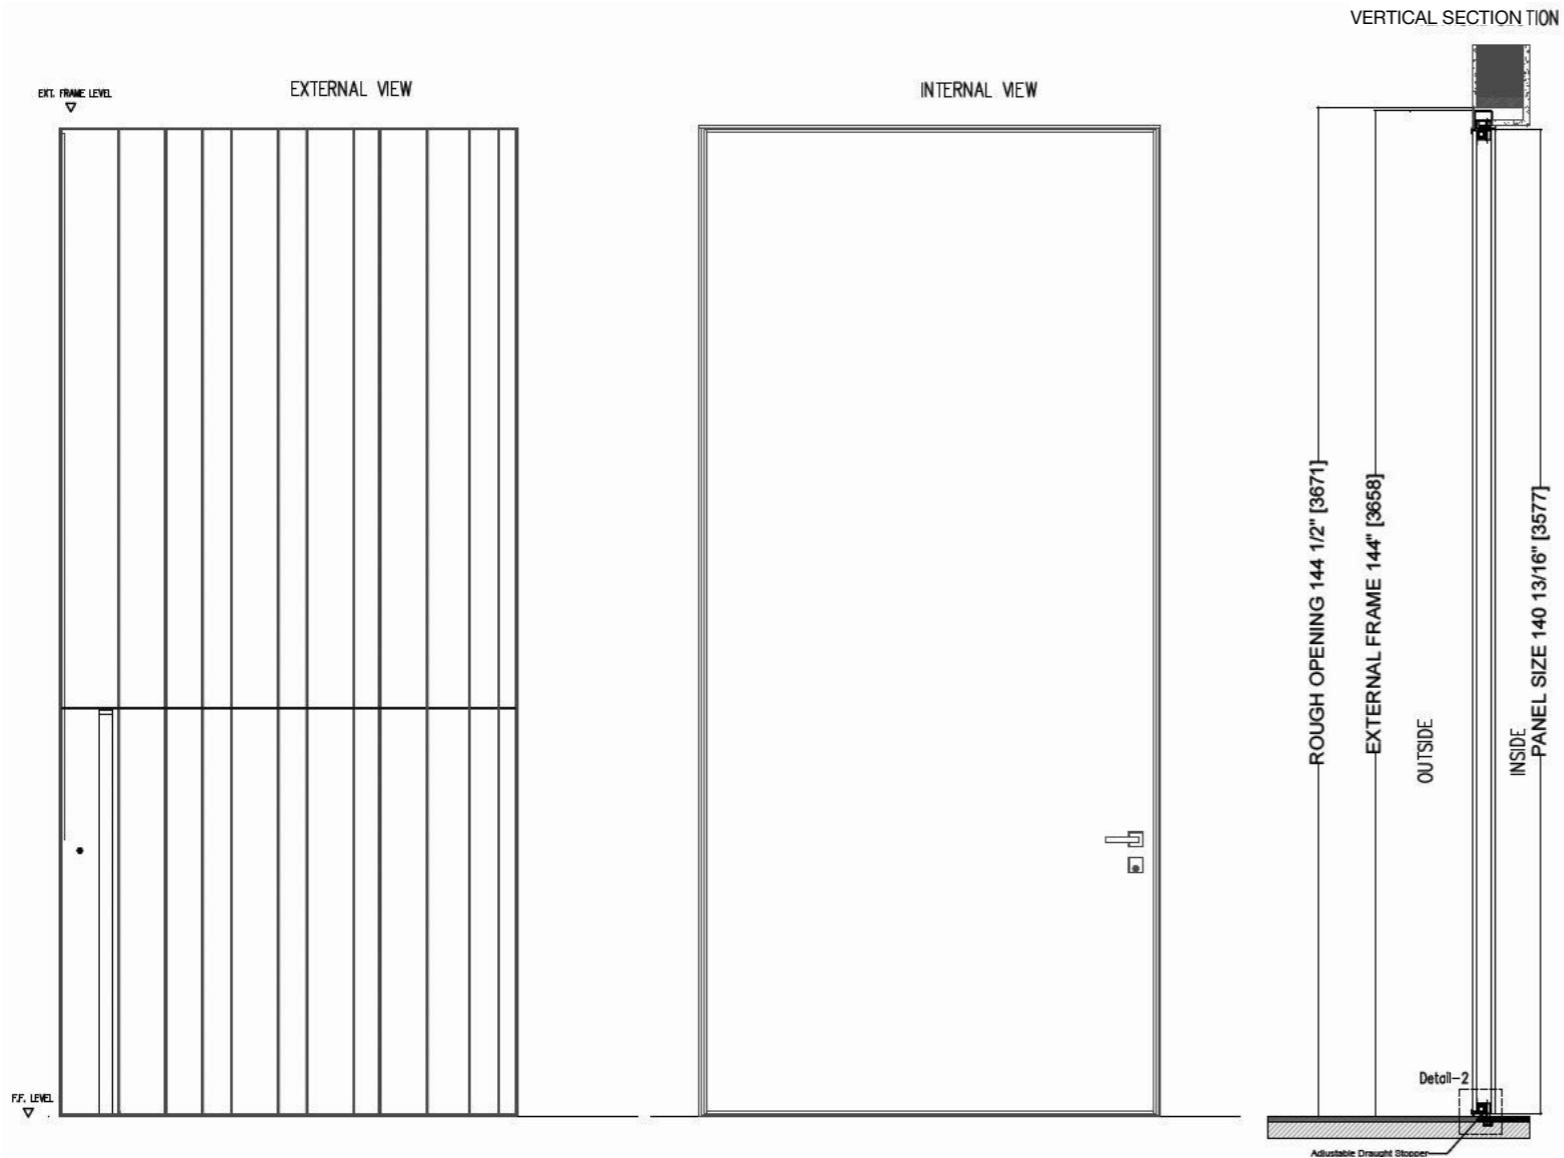

IN SWING AVAILABLE - Left or right

*Maximum recommended frame size

OUT SWING AVAILABLE - Left or right

*Maximum recommended frame size

NET OPENING (in)	UP TO 51 ³/₁₆	UP TO 59 ¹/₁₆	59 ³/₃₂ TO 66 ¹⁵/₁₆	67 TO 76 ³/₄
HP (in)	9 ¹/₁₆	11 ¹³/₁₆	15 ³/₄	21 ⁵/₈

OUT-SWING: Swing Position

NET OPENING (in)	UP TO 59 ¹/₁₆	59 ³/₃₂ TO 66 ¹⁵/₁₆	67 TO 76 ³/₄
HP (in)	13	16 ¹⁵/₁₆	22 ¹³/₁₆