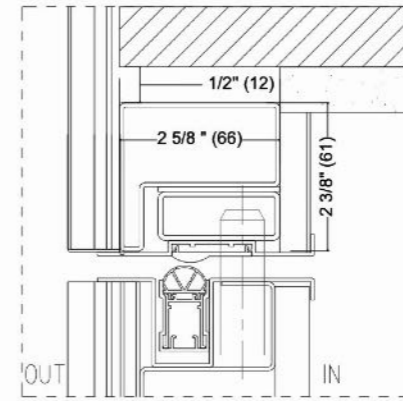

IN SWING AVAILABLE - Left or right

*Maximum recommended frame size

OUT SWING AVAILABLE - Left or right

*Maximum recommended frame size

NET OPENING (in)	UP TO 51 ³/₁₆	UP TO 59 ¹/₁₆	59 ³/₃₂ TO 66 ¹⁵/₁₆	67 TO 76 ³/₄
HP (in)	9 ¹/₁₆	11 ¹³/₁₆	15 ³/₄	21 ⁵/₈

OUT-SWING: Swing Position

NET OPENING (in)	UP TO 59 ¹/₁₆	59 ³/₃₂ TO 66 ¹⁵/₁₆	67 TO 76 ³/₄
HP (in)	13	16 ¹⁵/₁₆	22 ¹³/₁₆