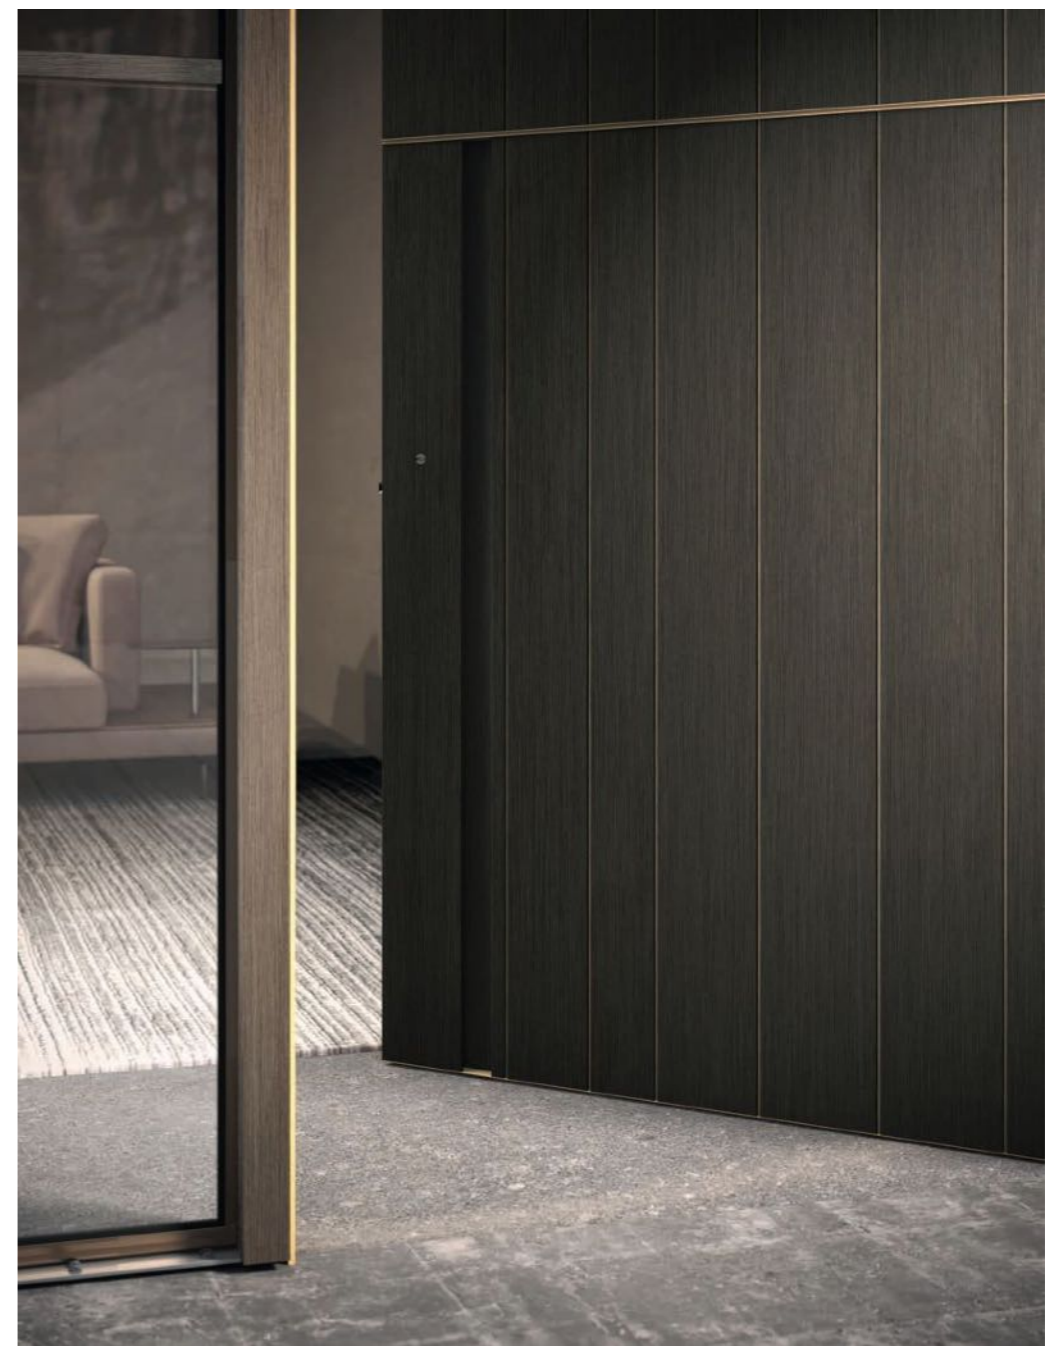

ORIZZONTE MODEL

Door and slat finish Bronze Brown Insert finish Light Bronze

The horizontal sign, a peculiarity of the model. It is an aluminum groove that becomes a decorative element matching the covering finish or creating a contrast to it, if it is highlighted with a different color.