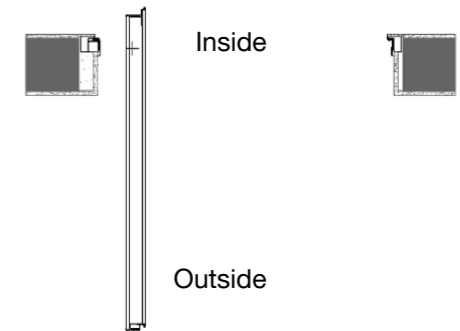

* REFER TO PAGE 11 FOR INTERIOR LAYOUT OPTIONS

Max. Sidelite Size per Side: (W x H) 36" x 144" Total Max. Assembly Size : (W x H) 144" x 144" (with Door)

INSTALLATION TYPES

Flush on Exterior

Flush on Interior

Centered on wall thickness

SWING DIAGRAMS (In Swing + Out Swing)

Push Right

Push Left

Pull Right

Pull Left

PANEL AND HANDLE CONFIGURATION DEPENDANT ON HEIGHT

NOTE:
Dimensions covered under FBC certification