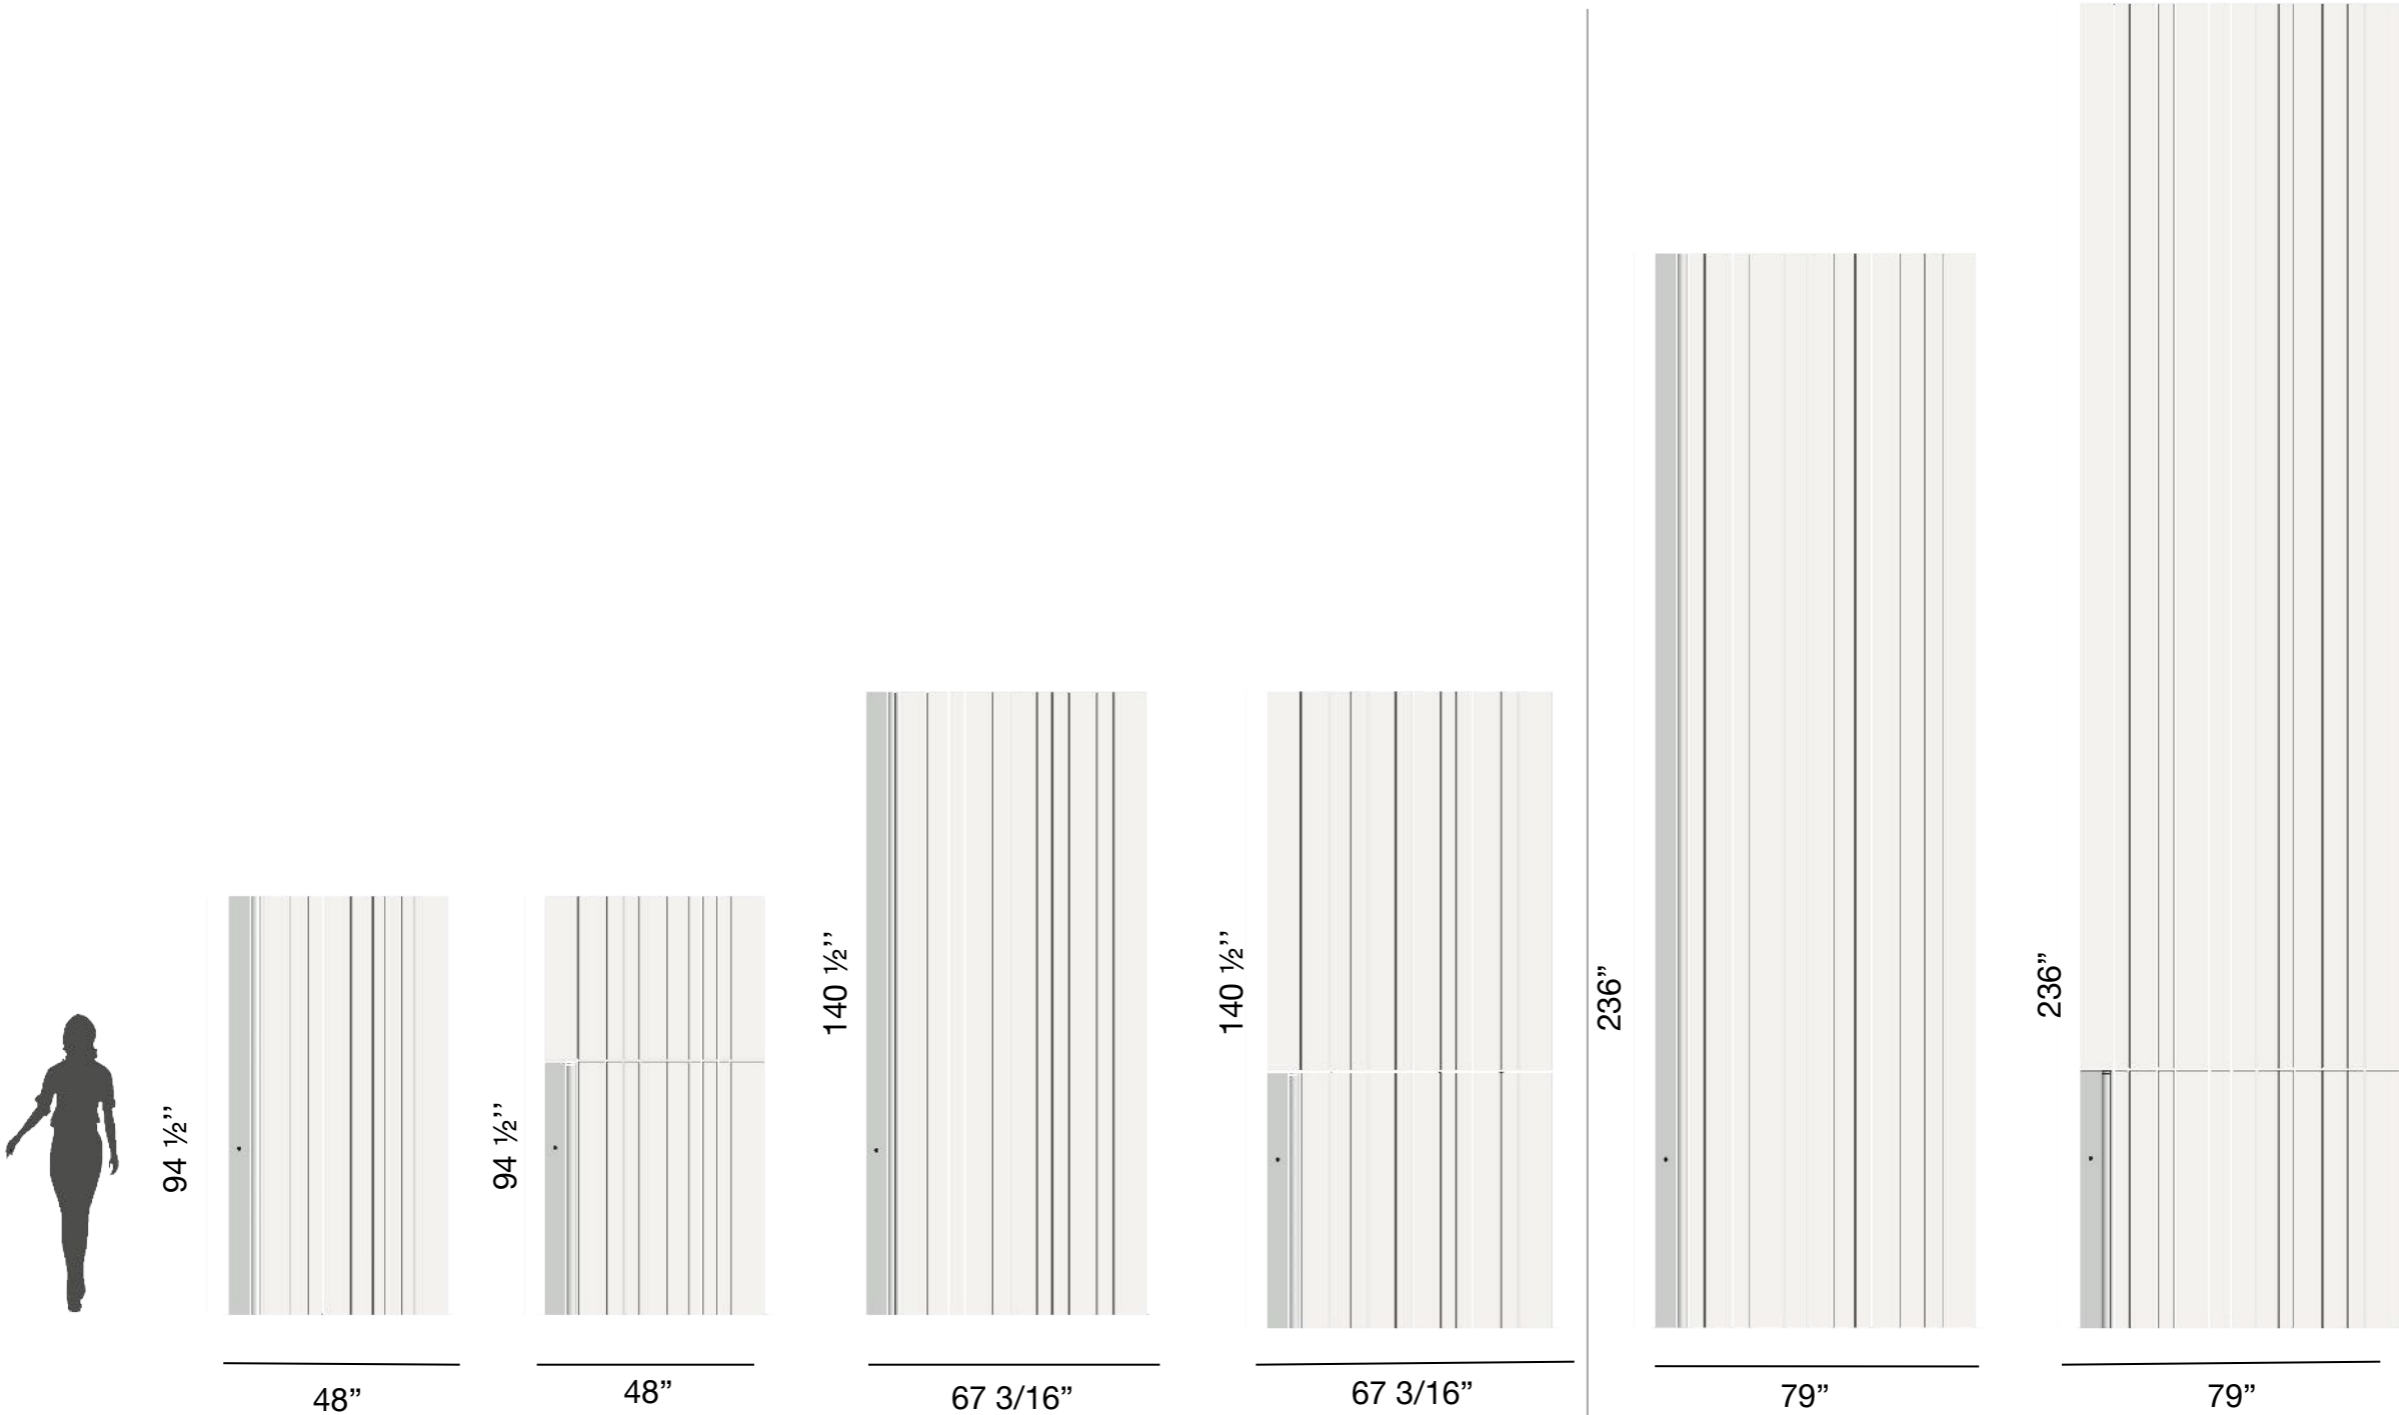

* REFER TO PAGE 11 FOR INTERIOR LAYOUT OPTIONS

Max. Sidelite Size per Side: (W x H) 36" x 144" Total Max. Assembly Size : (W x H) 144" x 144" (with Door)

INSTALLATION TYPES

Flush on Exterior

Flush on Interior

Centered on wall thickness

SWING DIAGRAMS (In Swing + Out Swing)

Push Right

Push Left

Pull Right

Pull Left

PANEL AND HANDLE CONFIGURATION DEPENDANT ON HEIGHT

NOTE:
Dimensions covered under FBC certification