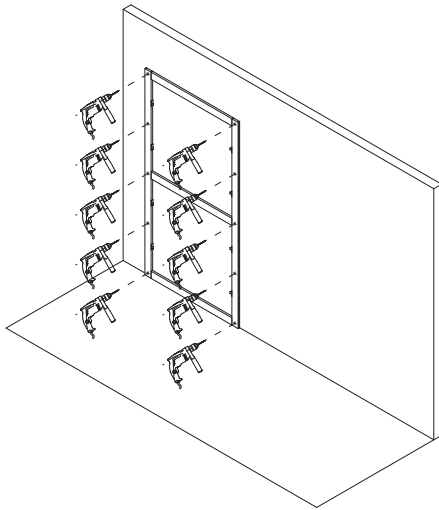

_assembly instruction

wall panels

1 Drill the frame and the wall. Insert in the wall the plugs suitable for the existent wall.