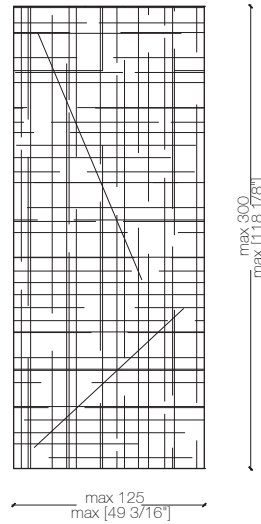

\_dimension limits

**wall panel** - pannello boiserie -  
wandpaneel - panneau boiserie - Стеновая панель

maxima carving

\_The diagonal cuts are random and do not go  
together with each other

\_I tagli diagonali sono casuali e non si  
accompagnano tra loro.

-Dimensions in centimeters and inches.  
The right to discontinue and make changes is reserved.  
This information is based on the latest product information available at the time of printing.

\_dimensions limits

-Dimensions in centimeters and inches.  
The right to discontinue and make changes is reserved.  
This information is based on the latest product information available at the time of printing.

\_dimensions