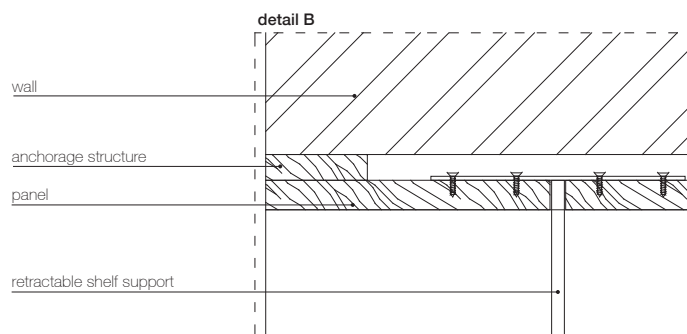

_dimensions

wood shelf

Ⓒ

plain wood veneered shelf - mensola impiallacciata in legno liscio - konsolle mit glattem Holz furniert - étagère plaquée en bois lisse - Шпонированная гладкая полка

brushed matt lacquered shelf - mensola laccata in finitura opaco spazzolato - lackierte konsolle mit matt gebürstetem finish - étagère en bois laqué mat brossé - Лакированная матовая брашированная полка

-Dimensions in centimeters and inches.

The right to discontinue and make changes is reserved.

This information is based on the latest product information support available at the time of printing.