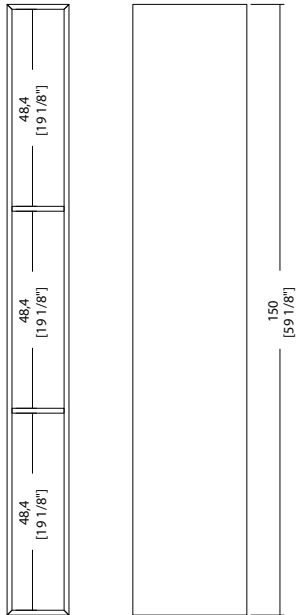

_dimensions

CA 150 EC15 Vertical container element - Elemento contenitore verticale - Vertikales Containerelement - Élément de conteneur vertical - Вертикальный элемент контейнера