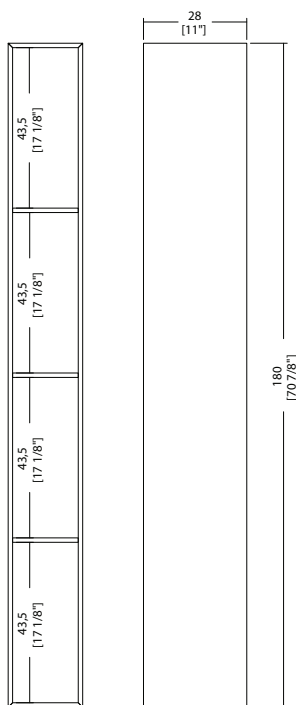

CA 180 EC20 Vertical container element - Elemento contenitore verticale - Vertikales Containerelement - Élément de conteneur vertical - Вертикальный элемент контейнера