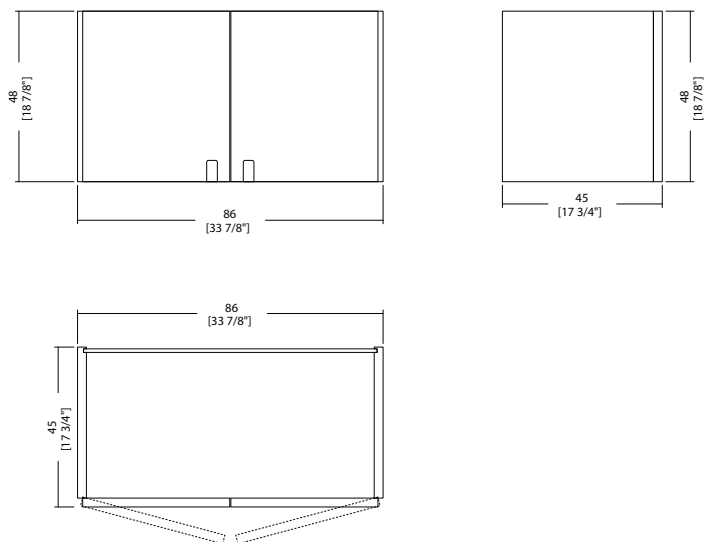

-Dimensions in centimeters and inches.
The right to discontinue and make changes is reserved.
This information is based on the latest product information available at the time of printing.