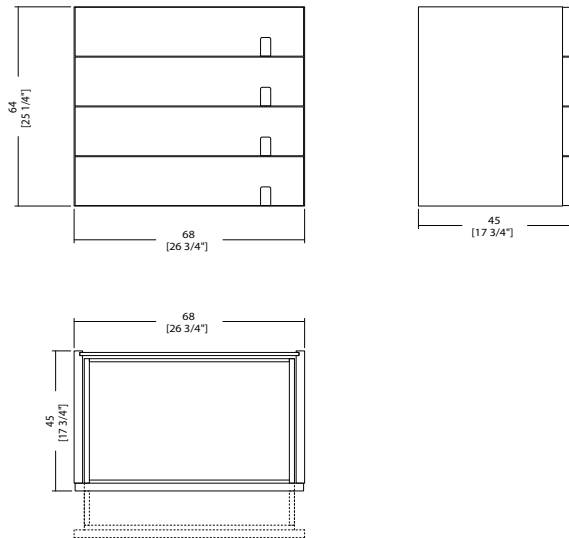

_dimensions

CA 068 CS4 Chest of drawers - Cassettiera - Kommode -
Chiffonier - комод

CA 068 CS3 Chest of drawers - Cassettiera - Kommode -
Chiffonier - комод