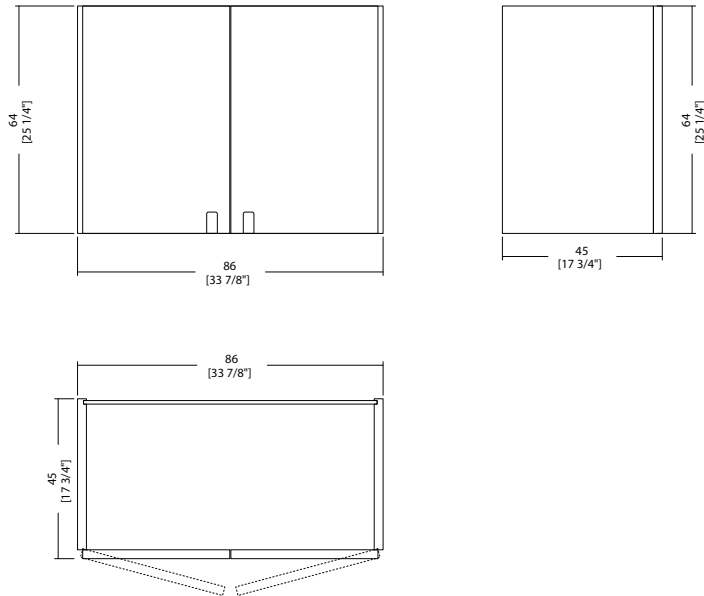

_dimensions

CA 086 AN1 Element with doors - Elemento con ante - Element
with doors - Élément avec portes - Элемент с дверцами

CA 086 AN2 Element with doors - Elemento con ante - Element
with doors - Élément avec portes - Элемент с дверцами