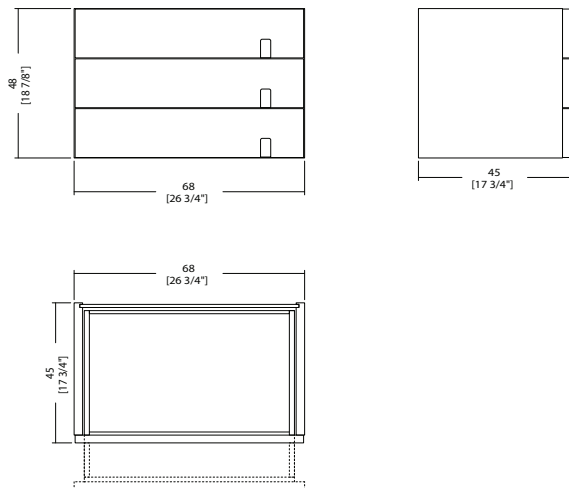

\_dimensions

CA 086 CS2 Chest of drawers - Cassettiera - Kommode -  
Chiffonier - комод

-Dimensions in centimeters and inches.  
The right to discontinue and make changes is reserved.  
This information is based on the latest product information available at the time of printing.

\_dimensions

CA 068 CS4 Chest of drawers - Cassettiera - Kommode -  
Chiffonier - комод

CA 068 CS3 Chest of drawers - Cassettiera - Kommode -  
Chiffonier - комод

-Dimensions in centimeters and inches.  
The right to discontinue and make changes is reserved.  
This information is based on the latest product information available at the time of printing.