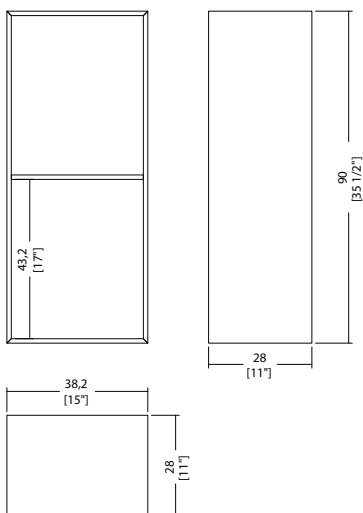

CA 090 EC30 Vertical container element - Elemento contenitore verticale - Vertikales Containerelement - Élément de conteneur vertical - Вертикальный элемент контейнера