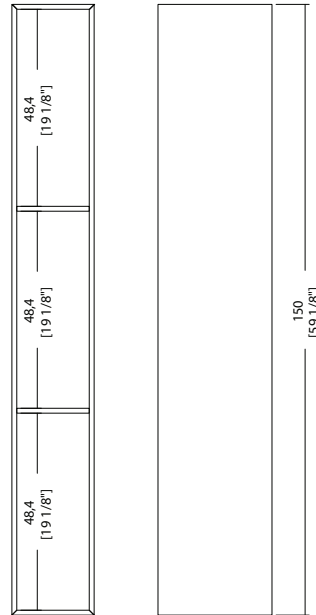

mirror  
th. 25 mm

marble  
th. 25 mm

leather  
th. 20 mm

glossy/matt ceramic  
th. 25 mm

brown polished ash  
th. 20 mm

lacquered wood bronze delabrè  
th. 20 mm

-Dimensions in centimeters and inches.  
The right to discontinue and make changes is reserved.  
This information is based on the latest product information available at the time of printing.

-Dimensions in centimeters and inches.  
The right to discontinue and make changes is reserved.  
This information is based on the latest product information available at the time of printing.

\_dimensions

**CA 090 EC30** Vertical container element - Elemento contenitore verticale - Vertikales Containerelement - Élément de conteneur vertical - Вертикальный элемент контейнера

-Dimensions in centimeters and inches.  
The right to discontinue and make changes is reserved.  
This information is based on the latest product information available at the time of printing.

-Dimensions in centimeters and inches.

The right to discontinue and make changes is reserved.

This information is based on the latest product information available at the time of printing.

\_dimensions

**CA 150 EC30** Vertical container element - Elemento contenitore  
verticale - Vertikales Containerelement - Élément de conteneur  
vertical - Вертикальный элемент контейнера