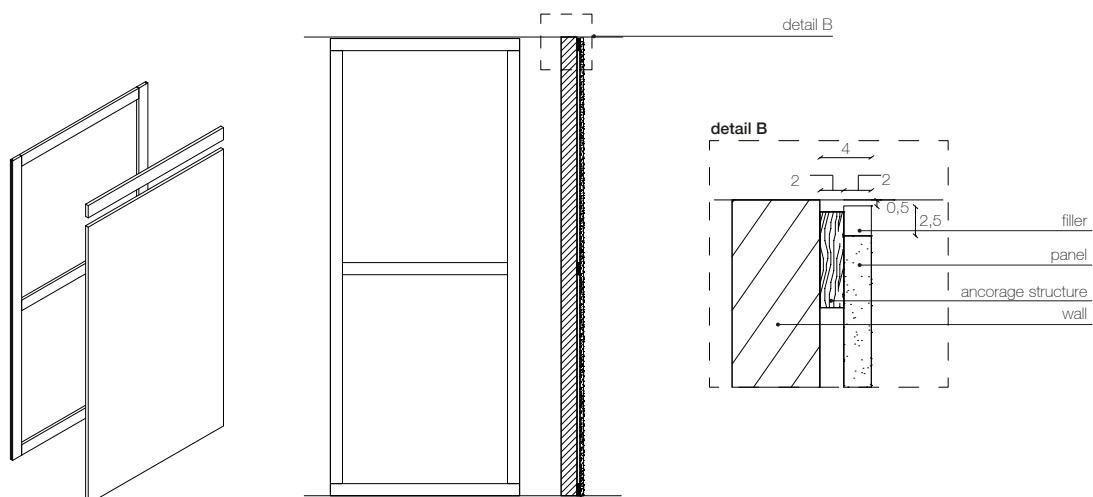

wall panel with closing band - pannello boiserie con fascia di chiusura -
wandpaneel mit schlussband - panneau boiserie avec bande de fermeture
Стеновая панель с закрывающей лентой