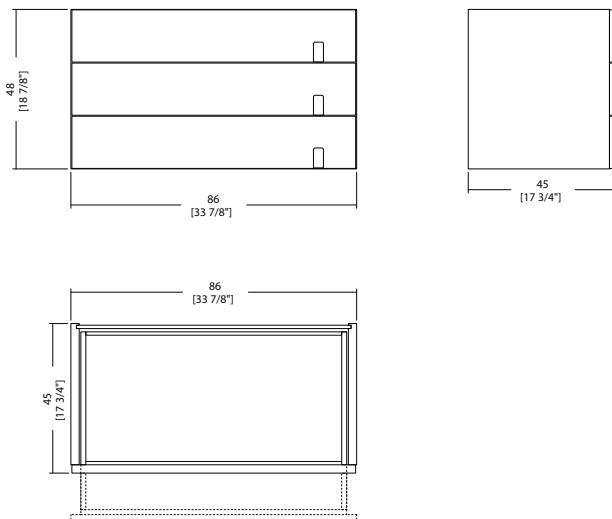

-Dimensions in centimeters and inches.
The right to discontinue and make changes is reserved.
This information is based on the latest product information available at the time of printing.