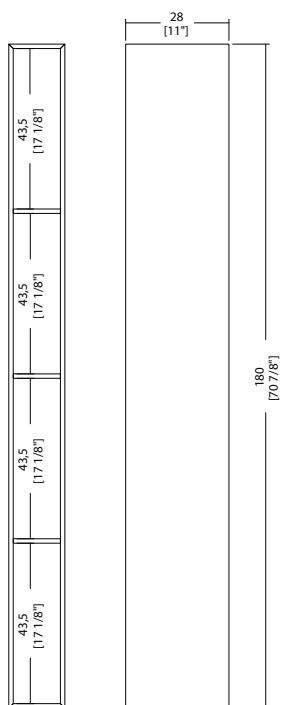

_dimensions

CA 180 EC15 Vertical container element - Elemento contenitore verticale - Vertikales Containerelement - Élément de conteneur vertical - Вертикальный элемент контейнера