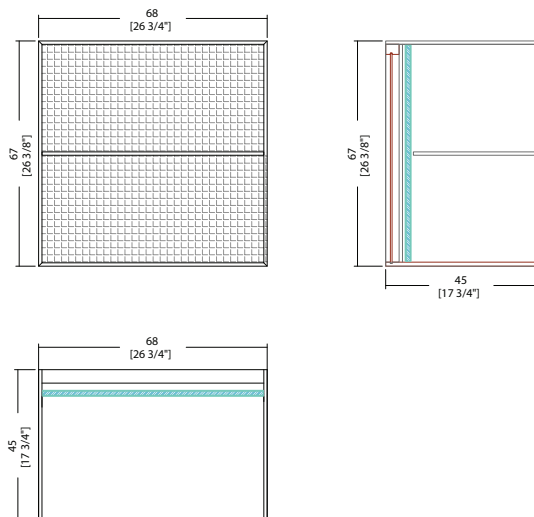

-Dimensions in centimeters and inches.
The right to discontinue and make changes is reserved.
This information is based on the latest product information available at the time of printing.