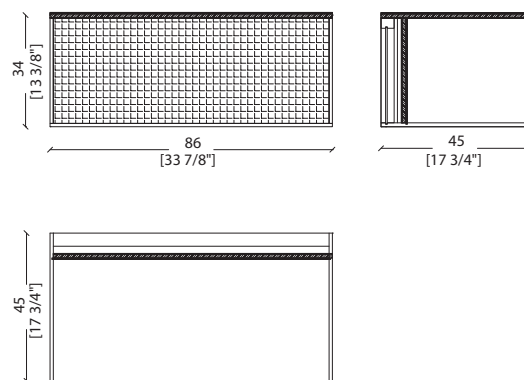

CAB 086 LUV container element with crystal top - elemento
contenitore con top in cristallo - einzelvitrine aus kristall
élément de récipient avec dessus en verre - контейнерный
элемент со стеклянной крышкой