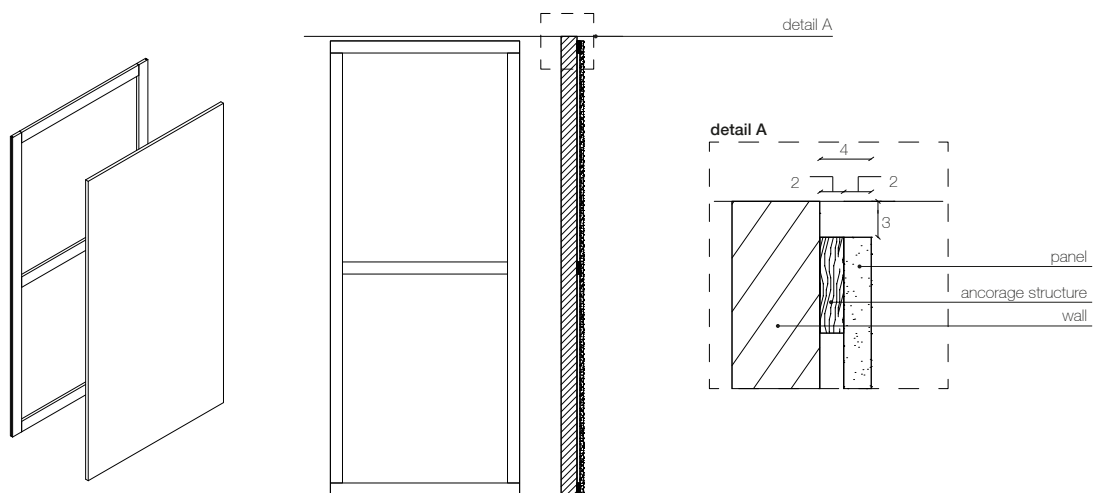

_dimensions limits

wall panel - pannello boiserie -
wandpaneel - panneau boiserie - Стеновая панель