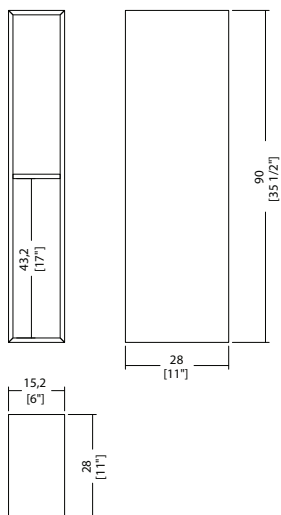

_dimensions

CA 090 EC15 Vertical container element - Elemento contenitore verticale - Vertikales Containerelement - Élément de conteneur vertical - Вертикальный элемент контейнера