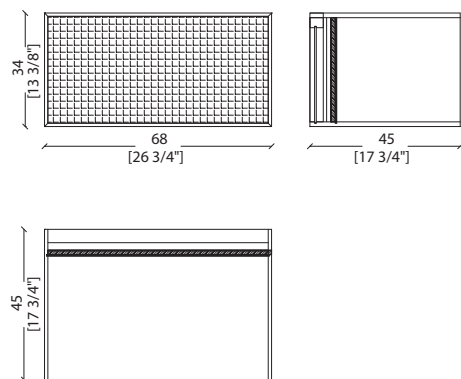

CA34 FP wooden container unit - elemento contenitore in legno
holzbehälterelement - élément de conteneur en bois
Деревянный контейнерный элемент