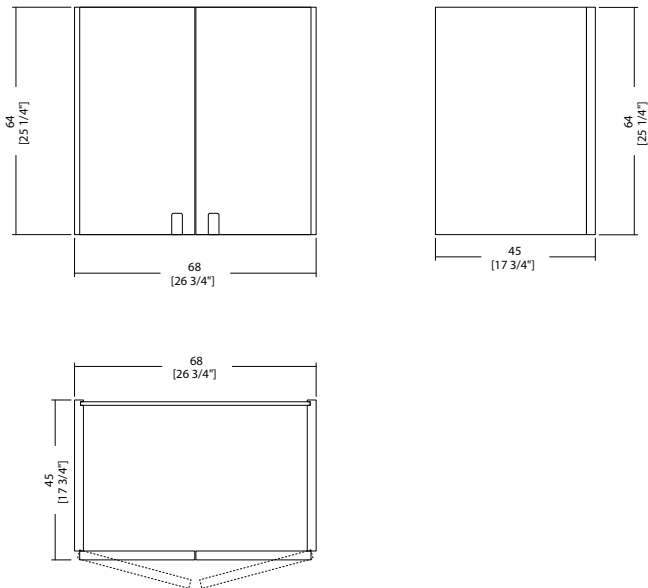

_dimensions

CA 068 AN1 Element with doors - Elemento con ante - Element
with doors - Élément avec portes - Элемент с дверцами

CA 068 AN2 Element with doors - Elemento con ante - Element
with doors - Élément avec portes - Элемент с дверцами