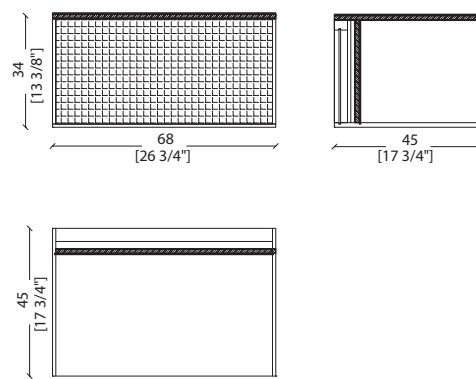

CAB 068 LUV container element with crystal top - elemento
contenitore con top in cristallo - einzelvitrine aus kristall
élément de récipient avec dessus en verre - контейнерный
элемент со стеклянной крышкой