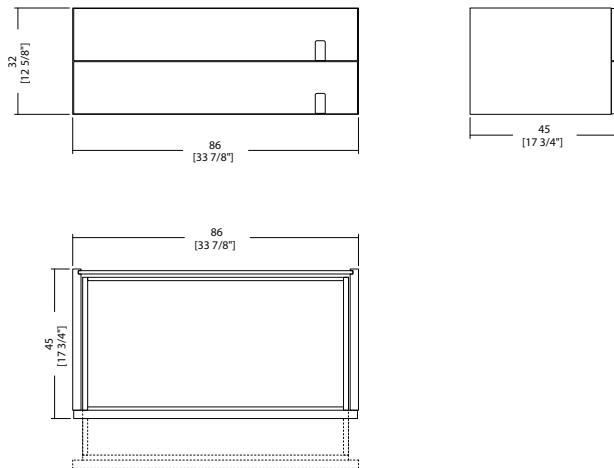

-Dimensions in centimeters and inches.  
The right to discontinue and make changes is reserved.  
This information is based on the latest product information available at the time of printing.

\_dimensions

**CAB 086 CS4** Chest of drawers - Cassettiera - Kommode -  
Chiffonier - комод

**CA 086 CS3** Chest of drawers - Cassettiera - Kommode -  
Chiffonier - комод

-Dimensions in centimeters and inches.  
The right to discontinue and make changes is reserved.  
This information is based on the latest product information available at the time of printing.

\_dimensions

CA 086 CS2 Chest of drawers - Cassettiera - Kommode -  
Chiffonier - комод

-Dimensions in centimeters and inches.  
The right to discontinue and make changes is reserved.  
This information is based on the latest product information available at the time of printing.