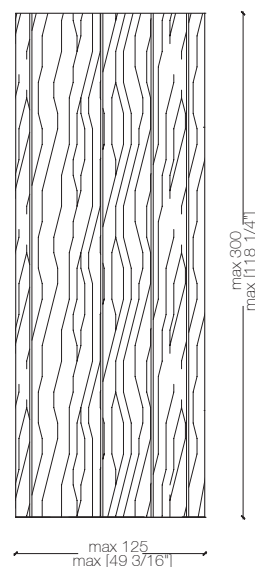

\_dimensions limits

**wall panel** - pannello boiserie -  
wandpaneel - panneau boiserie - Стеновая панель

brushed matt lacquered  
th. 20 mm

velvet lacquered  
th. 20 mm

garza  
th. 20 mm

plain wood  
th. 20 mm

mirror  
th. 25 mm

marble  
th. 25 mm

leather  
th. 20 mm

glossy/matt ceramic  
th. 25 mm

brown polished ash  
th. 20 mm

lacquered wood bronze delabrè  
th. 20 mm

-Dimensions in centimeters and inches.  
The right to discontinue and make changes is reserved.  
This information is based on the latest product information available at the time of printing.

\_dimensions limits

**wall panel** - pannello boiserie -  
wandpaneel - panneau boiserie - Стеновая панель

**wall panel with closing band** - pannello boiserie con fascia di chiusura -  
wandpaneel mit schlussband - panneau boiserie avec bande de fermeture  
Стеновая панель с закрывающей лентой

-Dimensions in centimeters and inches.  
The right to discontinue and make changes is reserved.  
This information is based on the latest product information available at the time of printing.

\_dimensions