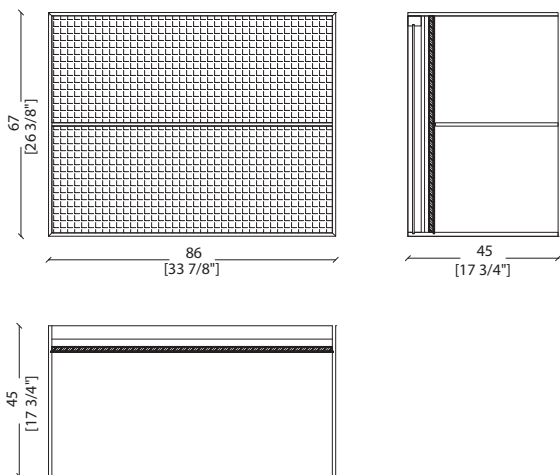

-Dimensions in centimeters and inches.

The right to discontinue and make changes is reserved.

This information is based on the latest product information available at the time of printing.

\_dimensions

**CAB 086 LU67** wooden container unit - elemento contenitore in legno - holzbehälterelement - élément de conteneur en bois  
Деревянный контейнерный элемент