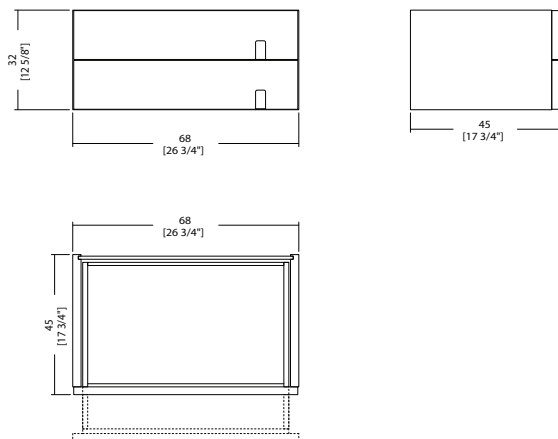

\_dimensions

CA 086 CS2 Chest of drawers - Cassettiera - Kommode -  
Chiffonier - комод

-Dimensions in centimeters and inches.  
The right to discontinue and make changes is reserved.  
This information is based on the latest product information available at the time of printing.

\_dimensions

CA 068 CS4 Chest of drawers - Cassettiera - Kommode -  
Chiffonier - комод

CA 068 CS3 Chest of drawers - Cassettiera - Kommode -  
Chiffonier - комод

-Dimensions in centimeters and inches.  
The right to discontinue and make changes is reserved.  
This information is based on the latest product information available at the time of printing.

\_dimensions

CA 068 CS2 Chest of drawers - Cassettiera - Kommode -  
Chiffonier - комод

-Dimensions in centimeters and inches.  
The right to discontinue and make changes is reserved.  
This information is based on the latest product information available at the time of printing.