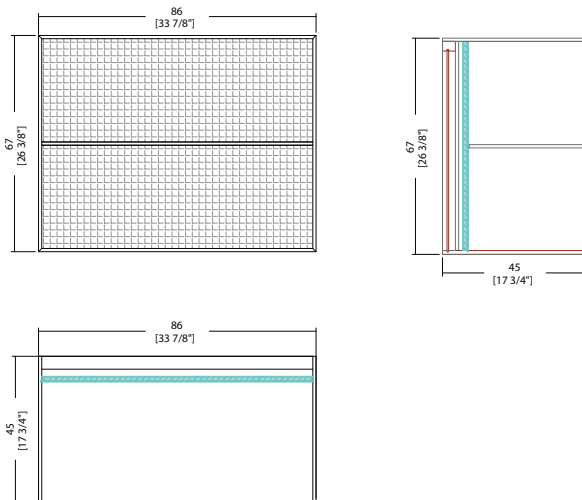

_dimensions

CA 086 LU67 Double height container element - Elemento contenitore a doppia altezza - Containerelement mit doppelter Höhe - Élément de conteneur à double hauteur - Элемент контейнера двойной высоты

CA 068 LU67 Double height container element - Elemento contenitore a doppia altezza - Containerelement mit doppelter Höhe - Élément de conteneur à double hauteur - Элемент контейнера двойной высоты