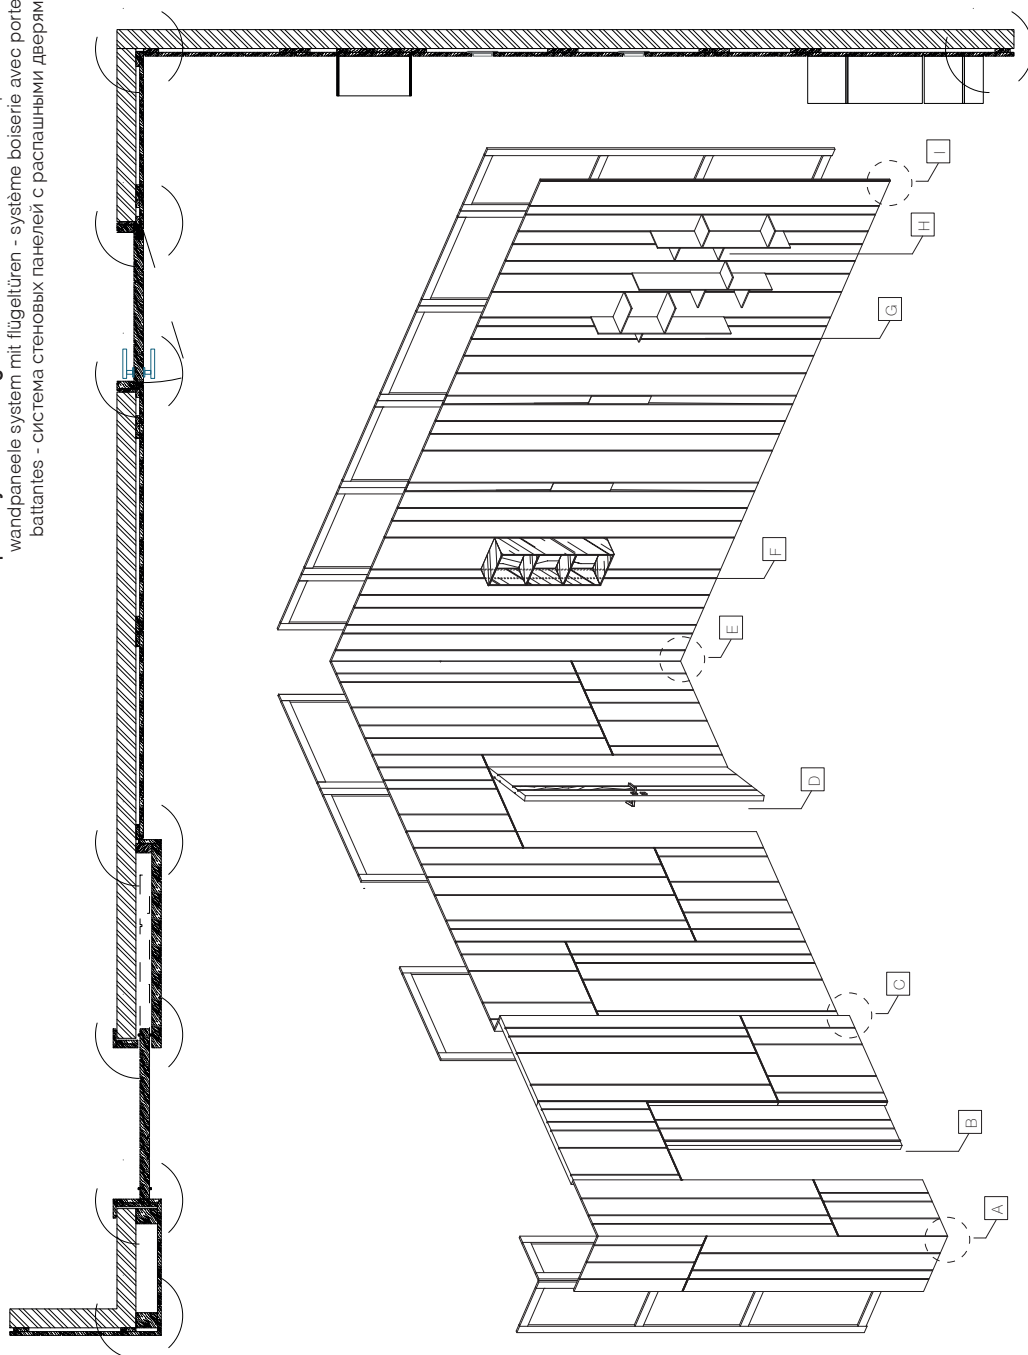

_dimensions

wall panel system with hinged doors - sistema boiserie con porte battenti
wandpaneel systeem met flügelüren - système boiserie avec portes
battantes - система стеновых панелей с распашными дверями

-Dimensions in centimeters and inches.
The right to discontinue and make changes is reserved.
This information is based on the latest product information available at the time of printing.