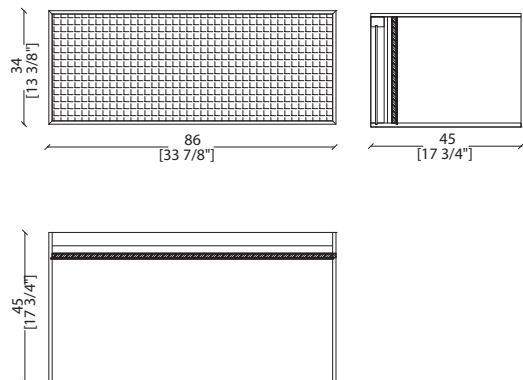

_dimensions

unit with bright bottom

CA34 FL wooden container unit - elemento contenitore in legno
holzbehälterelement - élément de conteneur en bois
Деревянный контейнерный элемент