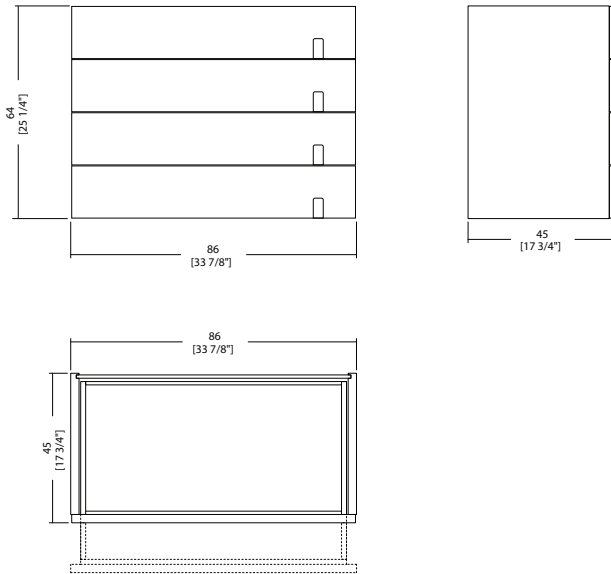

_dimensions

CAB 086 CS4 Chest of drawers - Cassettiera - Kommode -
Chiffonier - комод

CA 086 CS3 Chest of drawers - Cassettiera - Kommode -
Chiffonier - комод