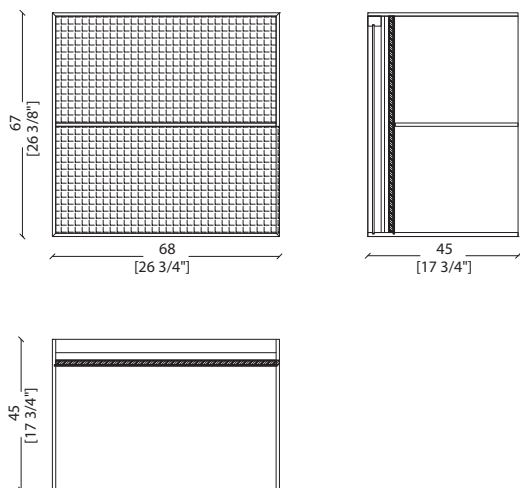

-Dimensions in centimeters and inches.
The right to discontinue and make changes is reserved.
This information is based on the latest product information available at the time of printing.