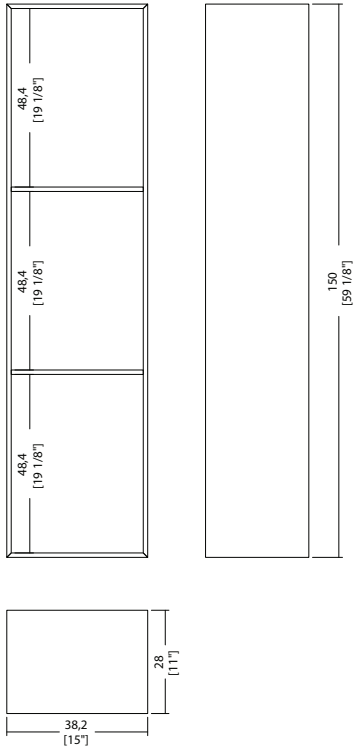

mirror  
th. 25 mm

marble  
th. 25 mm

leather  
th. 20 mm

glossy/matt ceramic  
th. 25 mm

brown polished ash  
th. 20 mm

lacquered wood bronze delabrè  
th. 20 mm

-Dimensions in centimeters and inches.  
The right to discontinue and make changes is reserved.  
This information is based on the latest product information available at the time of printing.

\_dimensions

**CA 150 EC15** Vertical container element - Elemento contenitore verticale - Vertikales Containerelement - Élément de conteneur vertical - Вертикальный элемент контейнера

**CA 150 EC20** Vertical container element - Elemento contenitore verticale - Vertikales Containerelement - Élément de conteneur vertical - Вертикальный элемент контейнера

-Dimensions in centimeters and inches.

The right to discontinue and make changes is reserved.

This information is based on the latest product information available at the time of printing.

\_dimensions

**CA 150 EC30** Vertical container element - Elemento contenitore  
verticale - Vertikales Containerelement - Élément de conteneur  
vertical - Вертикальный элемент контейнера