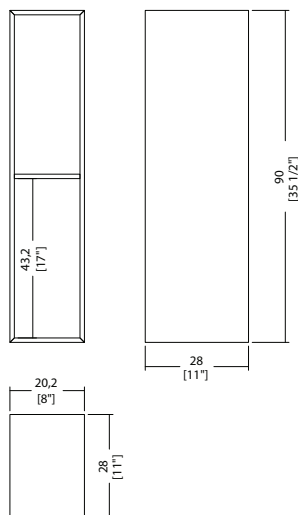

CA 090 EC20 Vertical container element - Elemento contenitore verticale - Vertikales Containerelement - Élément de conteneur vertical - Вертикальный элемент контейнера