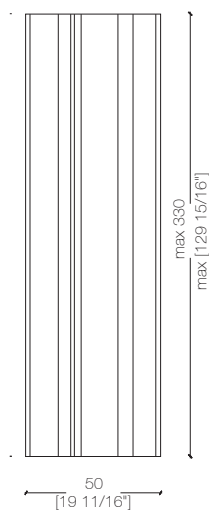

DP 001 AA

DP 001 BA

DP 001 CA

DP 012 DA

\_dimensions limits

-Dimensions in centimeters and inches.

The right to discontinue and make changes is reserved.

This information is based on the latest product information available at the time of printing.

\_dimensions limits

**wall panel** - pannello boiserie -  
wandpaneel - panneau boiserie - Стеновая панель

-Dimensions in centimeters and inches.  
The right to discontinue and make changes is reserved.  
This information is based on the latest product information available at the time of printing.

\_dimensions

**wooden boards with 9 channels on the sight side** - pannello in legno con 9 canali su lato a vista - holzplatte mit 9 nuten auf der sichtseite - panneau en bois avec 9 canaux sur côté à vue - деревянная панель с 9 каналами на видимой стороне

\_The 3.5 x 3 version is available with one or two LEDs inside.

\_The 4.5 x 4 version is available with one or two LEDs inside.

\_The 5.5 x 5 version is available with one or two LEDs inside.

-Dimensions in centimeters and inches.  
The right to discontinue and make changes is reserved.  
This information is based on the latest product information available at the time of printing.