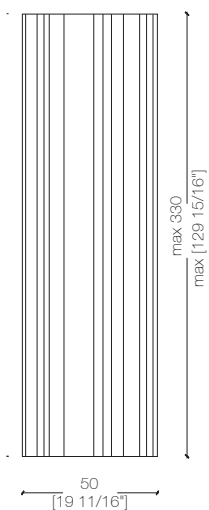

DP 001 AA

DP 001 BA

DP 001 CA

DP 012 DA

\_dimensions limits

-Dimensions in centimeters and inches.

The right to discontinue and make changes is reserved.

This information is based on the latest product information available at the time of printing.

\_dimensions limits

**wall panel** - pannello boiserie -  
wandpaneel - panneau boiserie - Стеновая панель

-Dimensions in centimeters and inches.  
The right to discontinue and make changes is reserved.  
This information is based on the latest product information available at the time of printing.

\_dimensions

**wooden boards with 9 channels on the sight side** - pannello in legno con 9 canali su lato a vista - holzplatte mit 9 nuten auf der sichtseite - panneau en bois avec 9 canaux sur côté à vue - деревянная панель с 9 каналами на видимой стороне

\_The 3.5 x 3 version is available with one or two LEDs inside.

\_The 4.5 x 4 version is available with one or two LEDs inside.

\_The 5.5 x 5 version is available with one or two LEDs inside.

-Dimensions in centimeters and inches.  
The right to discontinue and make changes is reserved.  
This information is based on the latest product information available at the time of printing.