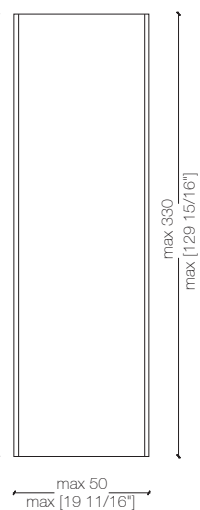

DP 001 AA

DP 001 BA

DP 001 CA

DP 012 DA

\_dimensions limits

-Dimensions in centimeters and inches.

The right to discontinue and make changes is reserved.

This information is based on the latest product information available at the time of printing.

\_dimensions limits

**wall panel** - pannello boiserie -  
wandpaneel - panneau boiserie - Стеновая панель

-Dimensions in centimeters and inches.  
The right to discontinue and make changes is reserved.  
This information is based on the latest product information available at the time of printing.

\_dimensions

**wooden boards with 9 channels on the sight side** - pannello in legno con 9 canali su lato a vista - holzplatte mit 9 nuten auf der sichtseite - panneau en bois avec 9 canaux sur côté à vue - деревянная панель с 9 каналами на видимой стороне

\_The 3.5 x 3 version is available with one or two LEDs inside.

\_The 4.5 x 4 version is available with one or two LEDs inside.

\_The 5.5 x 5 version is available with one or two LEDs inside.

-Dimensions in centimeters and inches.  
The right to discontinue and make changes is reserved.  
This information is based on the latest product information available at the time of printing.