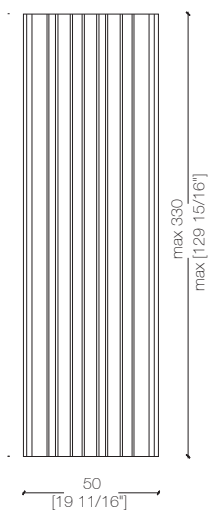

DP 001 AA

DP 001 BA

DP 001 CA

DP 012 DA

\_dimensions limits

-Dimensions in centimeters and inches.

The right to discontinue and make changes is reserved.

This information is based on the latest product information available at the time of printing.

\_dimensions limits

**wall panel** - pannello boiserie -  
wandpaneel - panneau boiserie - Стеновая панель

-Dimensions in centimeters and inches.  
The right to discontinue and make changes is reserved.  
This information is based on the latest product information available at the time of printing.

\_dimensions

**wooden boards with 9 channels on the sight side** - pannello in legno con 9 canali su lato a vista - holzplatte mit 9 nuten auf der sichtseite - panneau en bois avec 9 canaux sur côté à vue - деревянная панель с 9 каналами на видимой стороне

\_The 3.5 x 3 version is available with one or two LEDs inside.

\_The 4.5 x 4 version is available with one or two LEDs inside.

\_The 5.5 x 5 version is available with one or two LEDs inside.

-Dimensions in centimeters and inches.  
The right to discontinue and make changes is reserved.  
This information is based on the latest product information available at the time of printing.