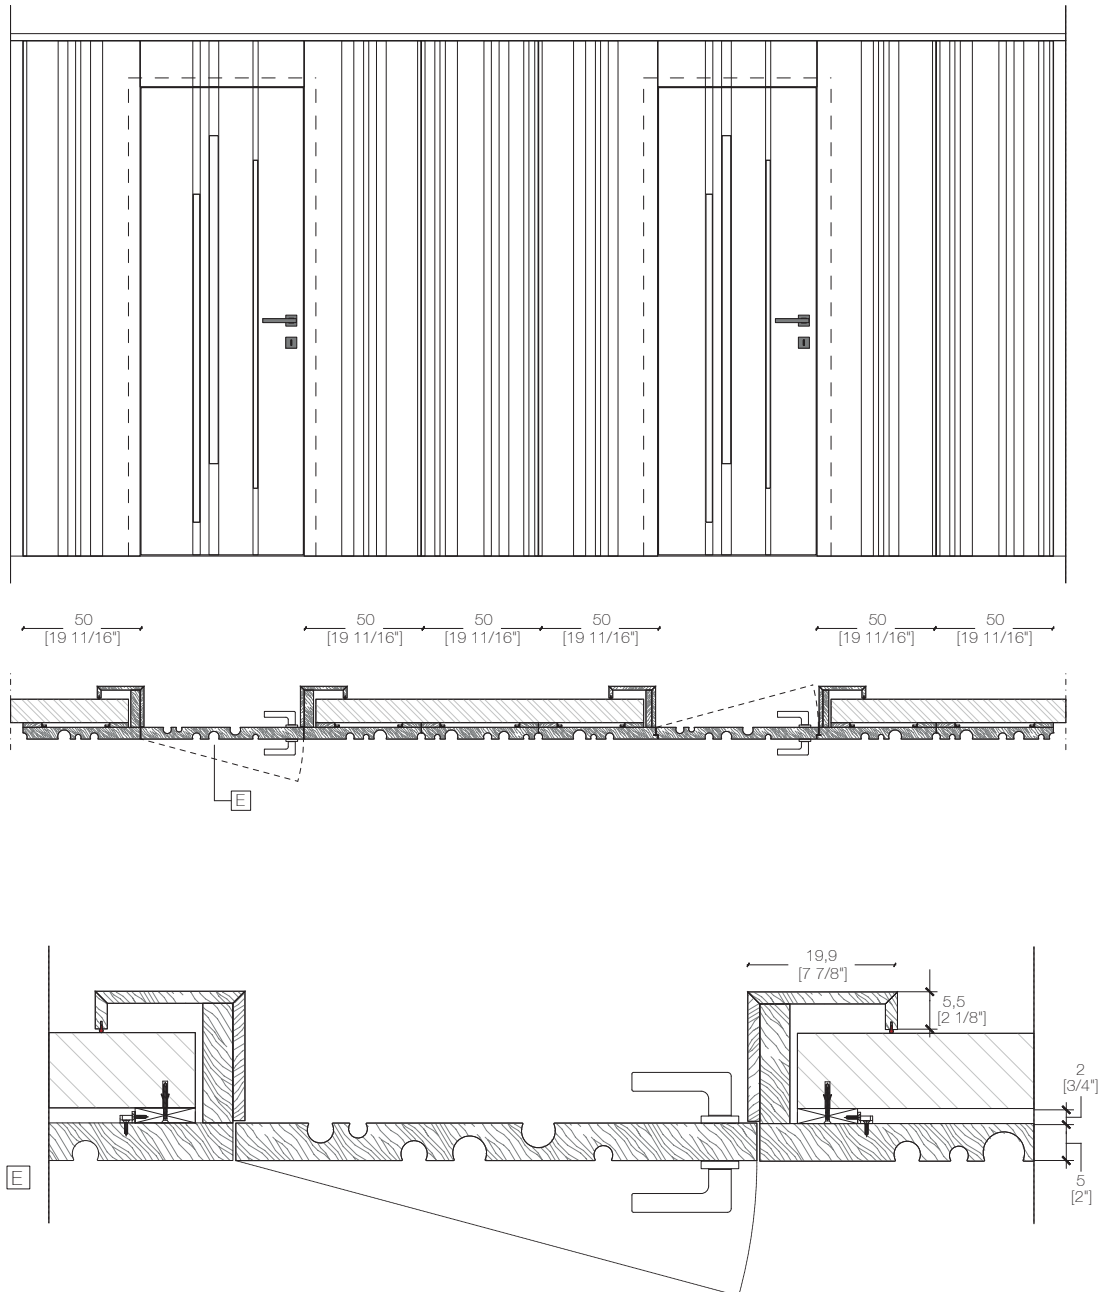

_dimensions

wall panel system with hinged doors - sistema boiserie con porte battenti - wandpaneel system mit flügelüren
système boiserie avec portes battantes - система стеновых панелей с распашными дверями

-Dimensions in centimeters and inches.
The right to discontinue and make changes is reserved.
This information is based on the latest product information available at the time of printing.