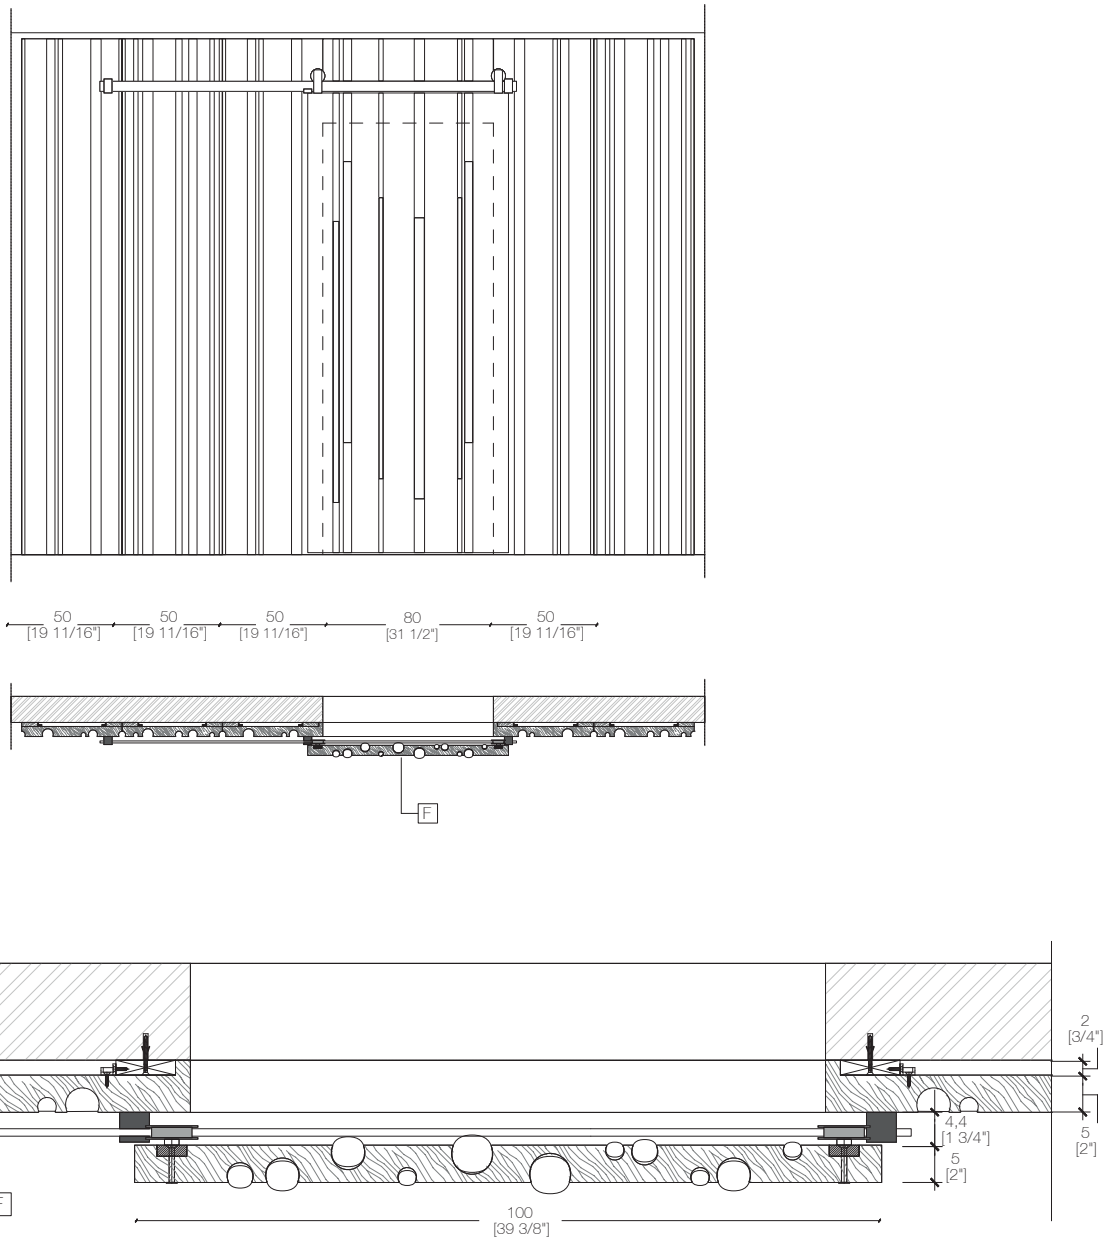

_dimensions

wall panel system with sliding door - sistema boiserie con porta scorrevole
boiserie-system mit schiebetür - système de boiserie avec porte coulissante - система буазери с раздвижной дверью

-Dimensions in centimeters and inches.
The right to discontinue and make changes is reserved.
This information is based on the latest product information available at the time of printing.