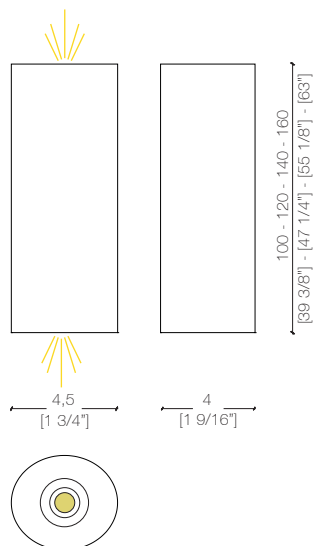

-Dimensions in centimeters and inches.

The right to discontinue and make changes is reserved.

This information is based on the latest product information available at the time of printing.

\_dimensions

**matt lacquered elliptical wooden bars** - profili ellittici realizzati in legno laccati opachi - elliptische profile aus matt lackiertem holz  
profilés elliptiques en bois laqué mat - Эллиптические матовые лакированные профили, изготовленные из дерева

\_The 3.5 x 3 version is available with one or two LEDs inside.

\_The 4.5 x 4 version is available with one or two LEDs inside.

\_The 5.5 x 5 version is available with one or two LEDs inside.

-Dimensions in centimeters and inches.

The right to discontinue and make changes is reserved.

This information is based on the latest product information available at the time of printing.

\_dimensions

**matt lacquered elliptical wooden bars** - profili ellittici realizzati in legno laccati opachi - elliptische profile aus matt lackiertem holz  
profilés elliptiques en bois laqué mat - Эллиптические матовые лакированные профили, изготовленные из дерева

\_The 3.5 x 3 version is available with one or two LEDs inside.

\_The 4.5 x 4 version is available with one or two LEDs inside.

\_The 5.5 x 5 version is available with one or two LEDs inside.

-Dimensions in centimeters and inches.  
The right to discontinue and make changes is reserved.  
This information is based on the latest product information available at the time of printing.