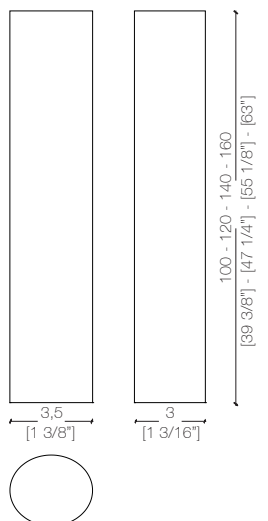

**wooden boards without channels on the sight side** - pannello in legno senza canali su lato a vista - holzplatte ohne kanäle auf der sichtbaren seite - panneau en bois sans canaux sur le côté visible - деревянная панель без швеллеров на видимой стороне

-Dimensions in centimeters and inches.

The right to discontinue and make changes is reserved.

This information is based on the latest product information available at the time of printing.

\_dimensions

**matt lacquered elliptical wooden bars** - profili ellittici realizzati in legno laccati opachi - elliptische profile aus matt lackiertem holz  
profilés elliptiques en bois laqué mat - Эллиптические матовые лакированные профили, изготовленные из дерева

\_The 3.5 x 3 version is available with one or two LEDs inside.

\_The 4.5 x 4 version is available with one or two LEDs inside.

\_The 5.5 x 5 version is available with one or two LEDs inside.

-Dimensions in centimeters and inches.

\_The 3.5 x 3 version is available with one or two LEDs inside.

\_The 4.5 x 4 version is available with one or two LEDs inside.

\_The 5.5 x 5 version is available with one or two LEDs inside.

-Dimensions in centimeters and inches.  
The right to discontinue and make changes is reserved.  
This information is based on the latest product information available at the time of printing.