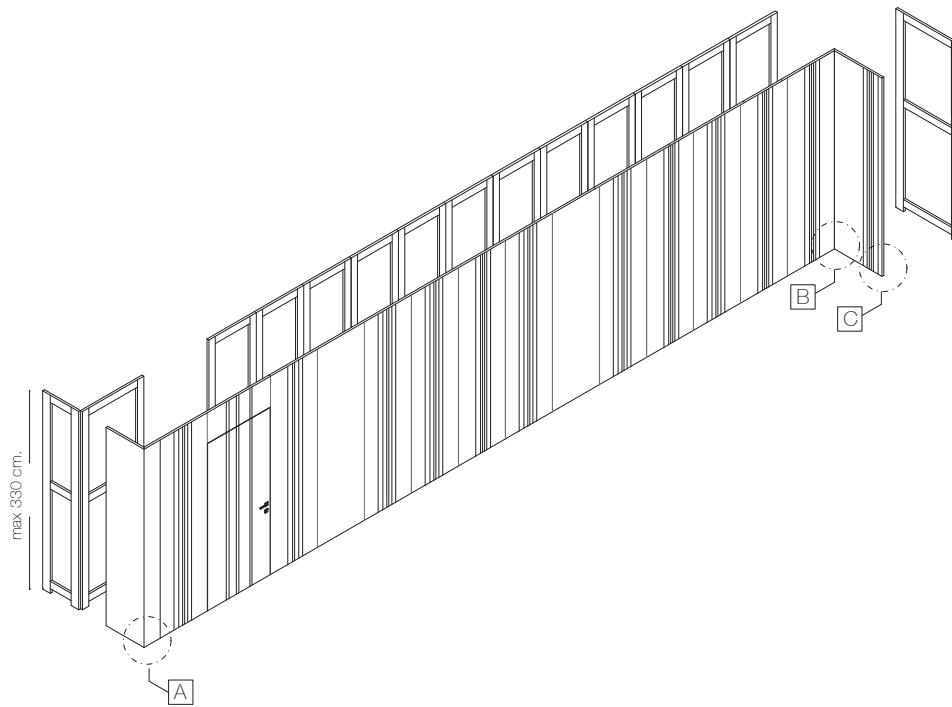

\_The 3.5 x 3 version is available with one or two LEDs inside.

\_The 4.5 x 4 version is available with one or two LEDs inside.

\_The 5.5 x 5 version is available with one or two LEDs inside.

-Dimensions in centimeters and inches.  
The right to discontinue and make changes is reserved.  
This information is based on the latest product information available at the time of printing.

\_dimensions

wall panel system with hinged doors - sistema boiserie con porte battenti - wandpaneel system mit flügeltüren  
système boiserie avec portes battantes - система стеновых панелей с распашными дверями