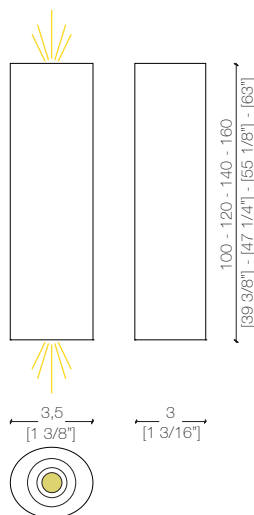

\_dimensions

**wooden boards with 9 channels on the sight side** - pannello in legno con 9 canali su lato a vista - holzplatte mit 9 nuten auf der sichtseite - panneau en bois avec 9 canaux sur côté à vue - деревянная панель с 9 каналами на видимой стороне

-Dimensions in centimeters and inches.

The right to discontinue and make changes is reserved.

This information is based on the latest product information available at the time of printing.

\_dimensions

**matt lacquered elliptical wooden bars** - profili ellittici realizzati in legno laccati opachi - elliptische profile aus matt lackiertem holz  
profilés elliptiques en bois laqué mat - Эллиптические матовые лакированные профили, изготовленные из дерева

\_The 3.5 x 3 version is available with one or two LEDs inside.

\_The 4.5 x 4 version is available with one or two LEDs inside.

\_The 5.5 x 5 version is available with one or two LEDs inside.

-Dimensions in centimeters and inches.

\_The 3.5 x 3 version is available with one or two LEDs inside.

\_The 4.5 x 4 version is available with one or two LEDs inside.

\_The 5.5 x 5 version is available with one or two LEDs inside.

-Dimensions in centimeters and inches.  
The right to discontinue and make changes is reserved.  
This information is based on the latest product information available at the time of printing.