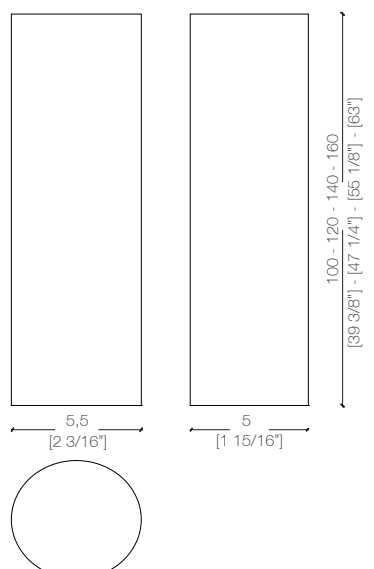

\_dimensions limits

**wall panel** - pannello boiserie -  
wandpaneel - panneau boiserie - Стеновая панель

-Dimensions in centimeters and inches.  
The right to discontinue and make changes is reserved.  
This information is based on the latest product information available at the time of printing.

-Dimensions in centimeters and inches.

The right to discontinue and make changes is reserved.

This information is based on the latest product information available at the time of printing.

\_dimensions

**matt lacquered elliptical wooden bars** - profili ellittici realizzati in legno laccati opachi - elliptische profile aus matt lackiertem holz  
profilés elliptiques en bois laqué mat - Эллиптические матовые лакированные профили, изготовленные из дерева

\_The 3.5 x 3 version is available with one or two LEDs inside.

\_The 4.5 x 4 version is available with one or two LEDs inside.

\_The 5.5 x 5 version is available with one or two LEDs inside.

-Dimensions in centimeters and inches.

\_The 3.5 x 3 version is available with one or two LEDs inside.

\_The 4.5 x 4 version is available with one or two LEDs inside.

\_The 5.5 x 5 version is available with one or two LEDs inside.

-Dimensions in centimeters and inches.  
The right to discontinue and make changes is reserved.  
This information is based on the latest product information available at the time of printing.