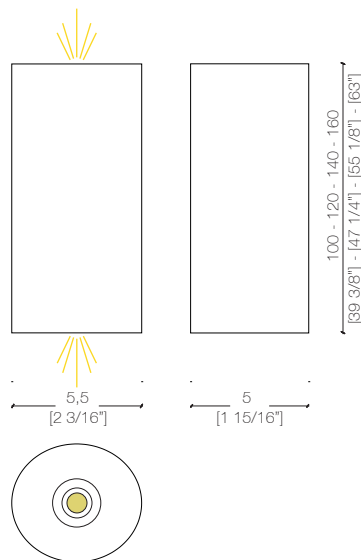

\_dimensions limits

**wall panel** - pannello boiserie -  
wandpaneel - panneau boiserie - Стеновая панель

-Dimensions in centimeters and inches.  
The right to discontinue and make changes is reserved.  
This information is based on the latest product information available at the time of printing.

-Dimensions in centimeters and inches.

The right to discontinue and make changes is reserved.

This information is based on the latest product information available at the time of printing.

\_dimensions

**matt lacquered elliptical wooden bars** - profili ellittici realizzati in legno laccati opachi - elliptische profile aus matt lackiertem holz  
profilés elliptiques en bois laqué mat - Эллиптические матовые лакированные профили, изготовленные из дерева

\_The 3.5 x 3 version is available with one or two LEDs inside.

\_The 4.5 x 4 version is available with one or two LEDs inside.

\_The 5.5 x 5 version is available with one or two LEDs inside.

-Dimensions in centimeters and inches.

\_The 3.5 x 3 version is available with one or two LEDs inside.

\_The 4.5 x 4 version is available with one or two LEDs inside.

\_The 5.5 x 5 version is available with one or two LEDs inside.

-Dimensions in centimeters and inches.  
The right to discontinue and make changes is reserved.  
This information is based on the latest product information available at the time of printing.