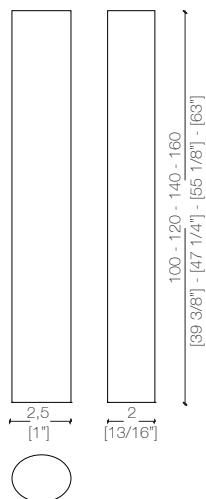

**wooden boards without channels on the sight side** - pannello in legno senza canali su lato a vista - holzplatte ohne kanäle auf der sichtbaren seite - panneau en bois sans canaux sur le côté visible - деревянная панель без швеллеров на видимой стороне

-Dimensions in centimeters and inches.

The right to discontinue and make changes is reserved.

This information is based on the latest product information available at the time of printing.

\_dimensions

**matt lacquered elliptical wooden bars** - profili ellittici realizzati in legno laccati opachi - elliptische profile aus matt lackiertem holz  
profilés elliptiques en bois laqué mat - Эллиптические матовые лакированные профили, изготовленные из дерева

\_The 3.5 x 3 version is available with one or two LEDs inside.

\_The 4.5 x 4 version is available with one or two LEDs inside.

\_The 5.5 x 5 version is available with one or two LEDs inside.

-Dimensions in centimeters and inches.

\_The 3.5 x 3 version is available with one or two LEDs inside.

\_The 4.5 x 4 version is available with one or two LEDs inside.

\_The 5.5 x 5 version is available with one or two LEDs inside.

-Dimensions in centimeters and inches.  
The right to discontinue and make changes is reserved.  
This information is based on the latest product information available at the time of printing.