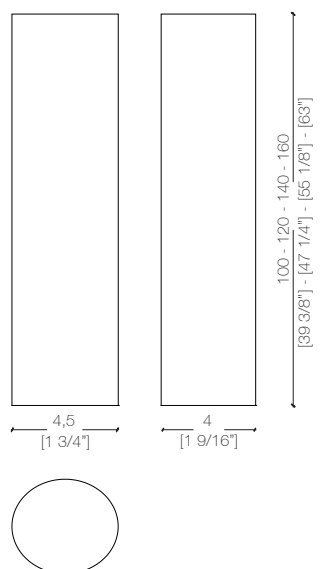

\_dimensions limits

**wall panel** - pannello boiserie -  
wandpaneel - panneau boiserie - Стеновая панель

-Dimensions in centimeters and inches.  
The right to discontinue and make changes is reserved.  
This information is based on the latest product information available at the time of printing.

-Dimensions in centimeters and inches.

The right to discontinue and make changes is reserved.

This information is based on the latest product information available at the time of printing.

\_dimensions

**matt lacquered elliptical wooden bars** - profili ellittici realizzati in legno laccati opachi - elliptische profile aus matt lackiertem holz  
profilés elliptiques en bois laqué mat - Эллиптические матовые лакированные профили, изготовленные из дерева

\_The 3.5 x 3 version is available with one or two LEDs inside.

\_The 4.5 x 4 version is available with one or two LEDs inside.

\_The 5.5 x 5 version is available with one or two LEDs inside.

-Dimensions in centimeters and inches.

\_The 3.5 x 3 version is available with one or two LEDs inside.

\_The 4.5 x 4 version is available with one or two LEDs inside.

\_The 5.5 x 5 version is available with one or two LEDs inside.

-Dimensions in centimeters and inches.  
The right to discontinue and make changes is reserved.  
This information is based on the latest product information available at the time of printing.