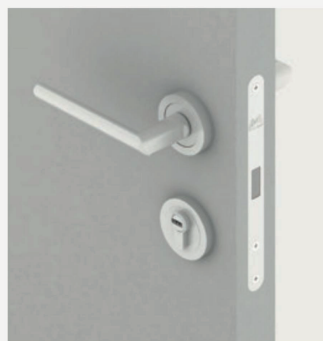

** Finish not available for models TX01 and TX02.

PREMIUM HARDWARE

PREMIUM LINE

STELLA HANDLE
SATIN CHROME

**MEDIANA POLARIS
MAGNETIC LOCK**
SATIN CHROME

**ATOMIKA K8000
CONCEALED HINGE**
SATIN CHROME

LOCK OPTIONS

PASSAGE

PRIVACY

CYLINDER KEY-KEY

CYLINDER KNOB-KEY

INCLUDED

HANDLE OPTIONS

STELLA

INCLUDED