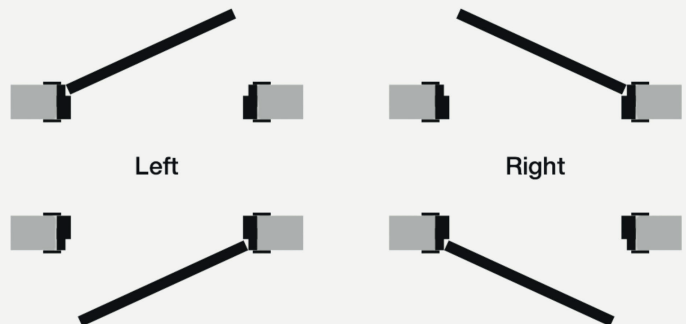

DOOR TYPES

PREMIUM LINE

SINGLE SWING

DOUBLE SWING

DOUBLE BYPASS

DOUBLE MAGNET

POCKET

BARN

FRAME SPECIFICATIONS

SWING DIAGRAM

17852 IPCO RD
MIAMI, FL 33162

INFO@ITALDOORS.COM

1 (800) 615-3667