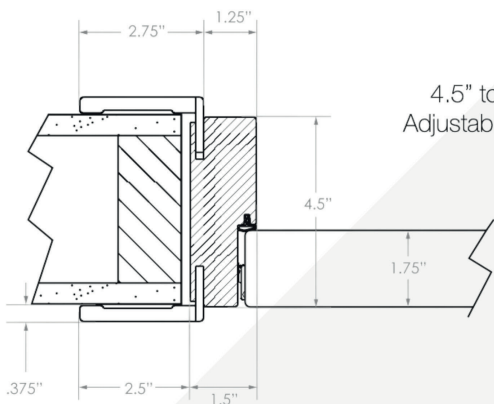

DOOR TYPES

PREMIUM LINE

SINGLE SWING

DOUBLE SWING

DOUBLE BYPASS

DOUBLE MAGNET

POCKET

BARN

FRAME SPECIFICATIONS

SWING DIAGRAM

17852 IPCO RD
MIAMI, FL 33162

INFO@ITALDOORS.COM

1 (800) 615-3667