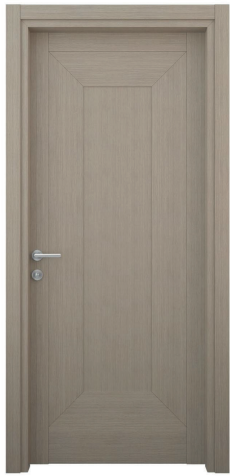

PT06

PT07

PT08

AVAILABLE
FINISHES:

Matte White (T)

TRANSITIONAL COLLECTION

PREMIUM LINE

TX01