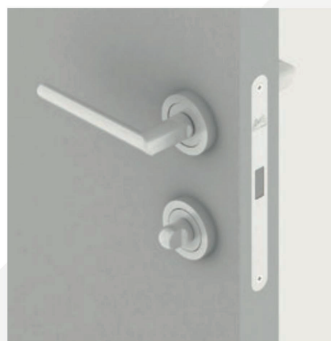

** Finish not available for models TX01 and TX02.

PREMIUM HARDWARE

PREMIUM LINE

STELLA HANDLE
SATIN CHROME

**MEDIANA POLARIS
MAGNETIC LOCK**
SATIN CHROME

**ATOMIKA K8000
CONCEALED HINGE**
SATIN CHROME

LOCK OPTIONS

PASSAGE

PRIVACY

CYLINDER KEY-KEY

CYLINDER KNOB-KEY

INCLUDED

HANDLE OPTIONS

STELLA

INCLUDED