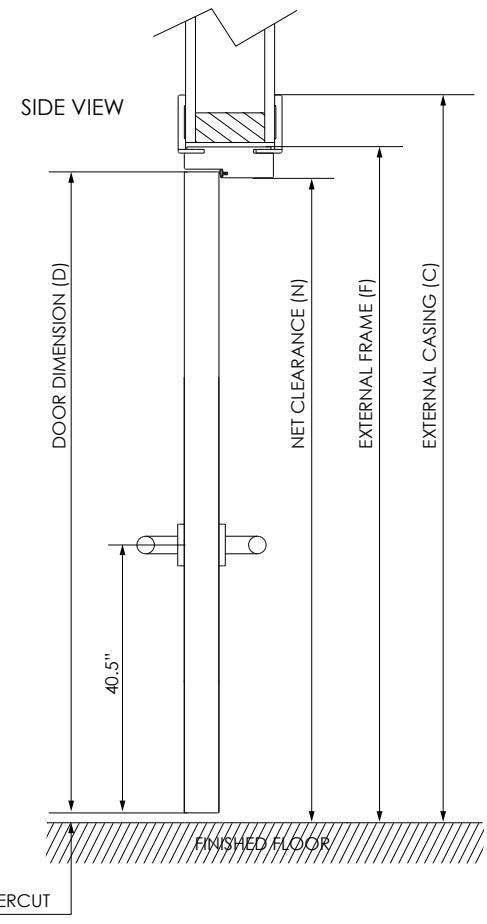

Single Swing

LEGEND

Dimensions in inches

F	EXTERNAL FRAME	
D	DOOR DIMENSION	F - 1.75
N	NET CLEARANCE	F - 1.5
C	EXTERNAL CASING	F + 2.5

F1	EXTERNAL FRAME	
D1	DOOR DIMENSION	F1 - 2.625
FC1	FRAME CLEARANCE	F1 - 3
C1	EXTERNAL CASING	F1 + 5

*Specifications are subject to change without notice

TOP VIEW