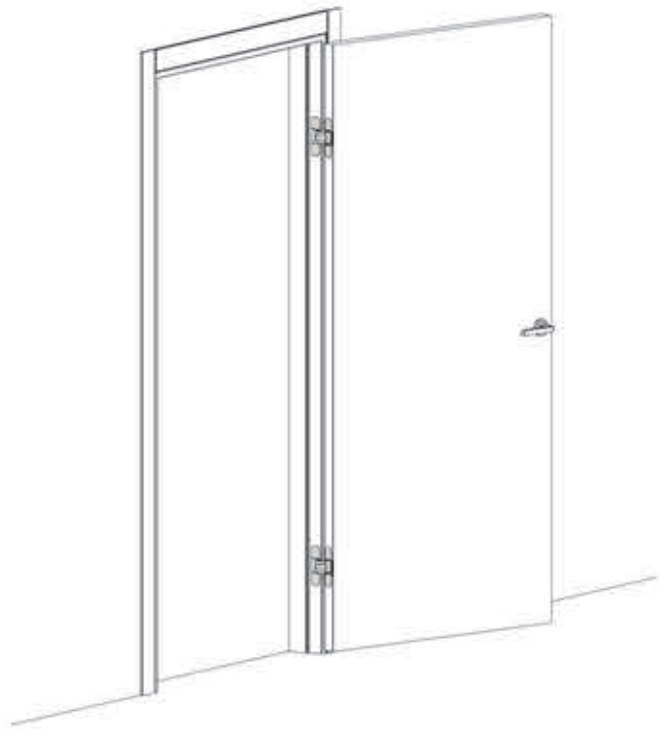

Concealed Hinge

Standard Size (Up to 84in high) - 2 Hinges