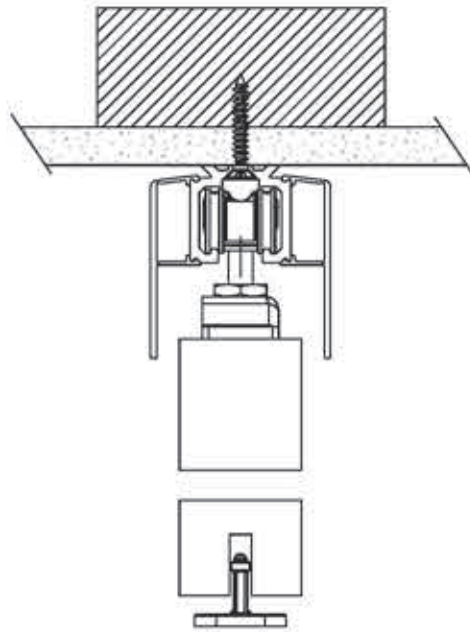

0500 Sliding System