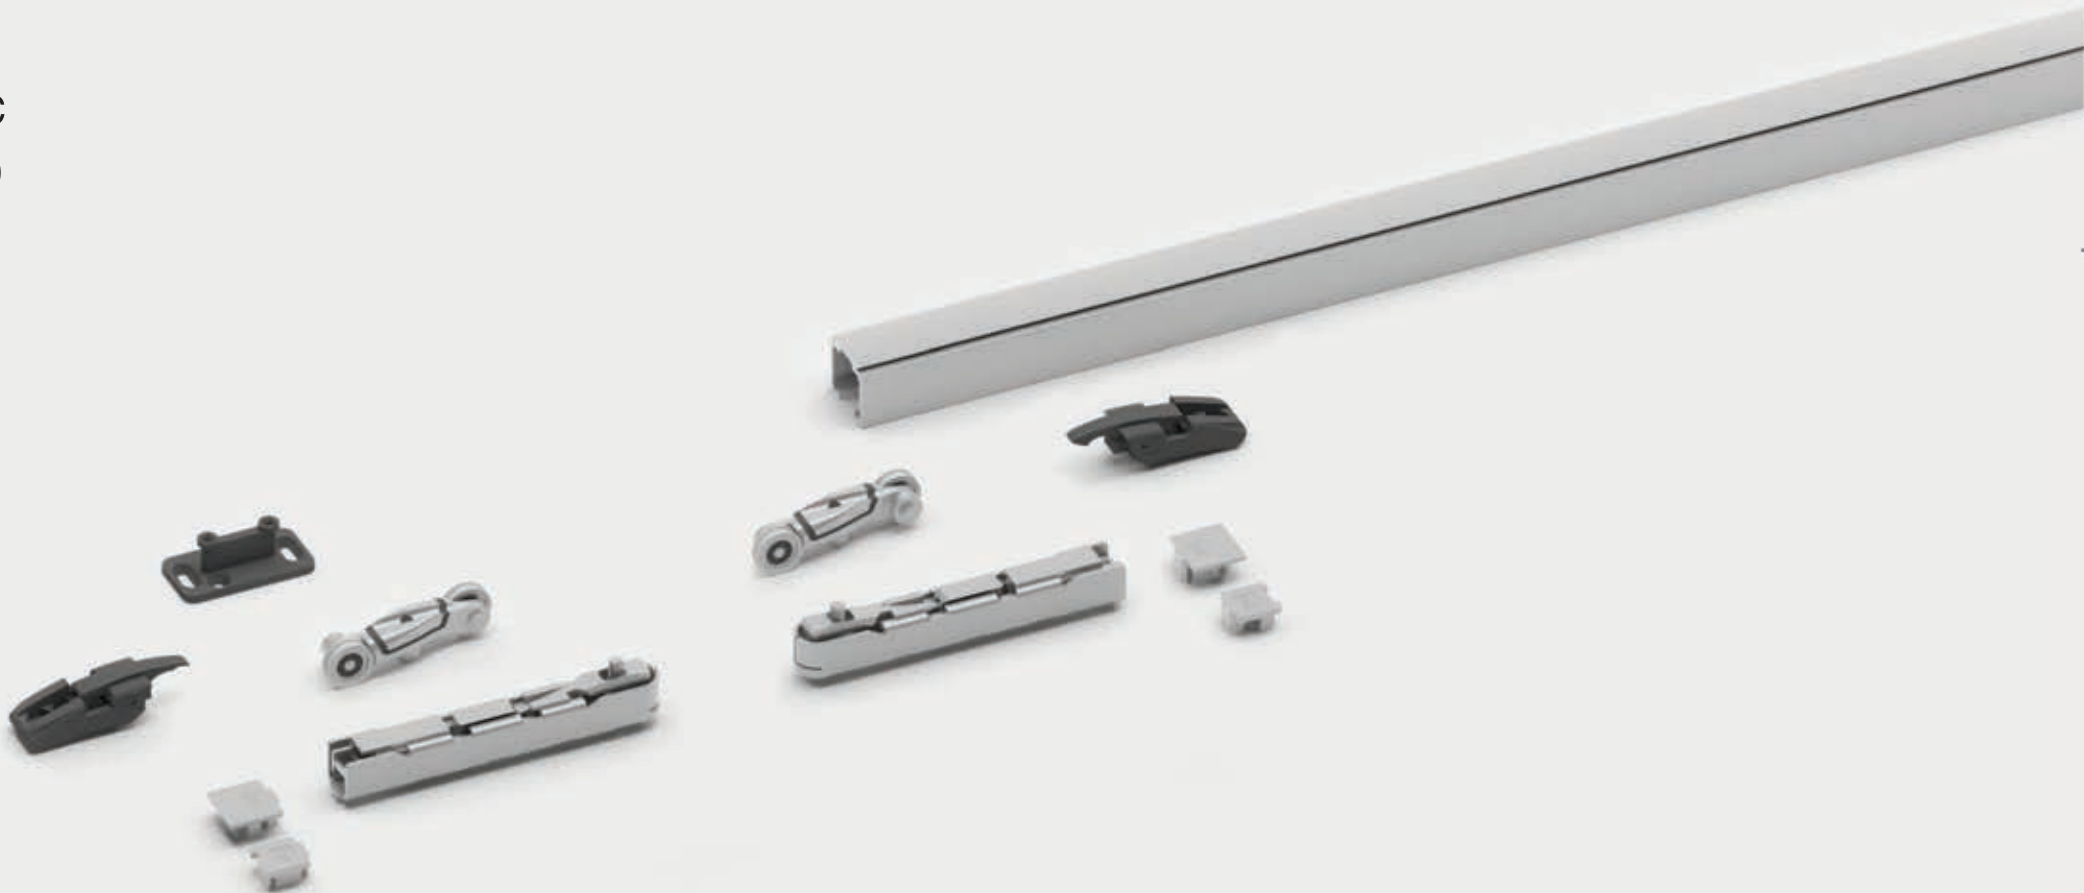

0600 Sliding System

Basic
0600