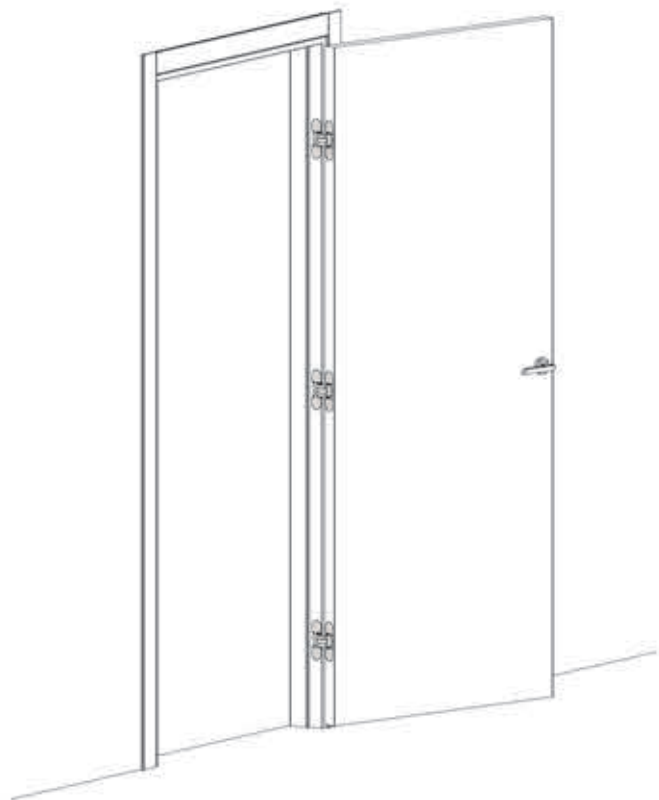

Oversized (86in to 96in high) - 3 Hinges