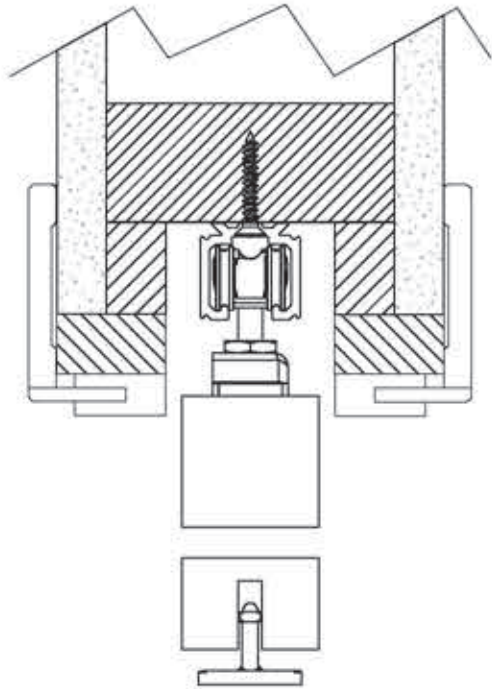

0500 Sliding System