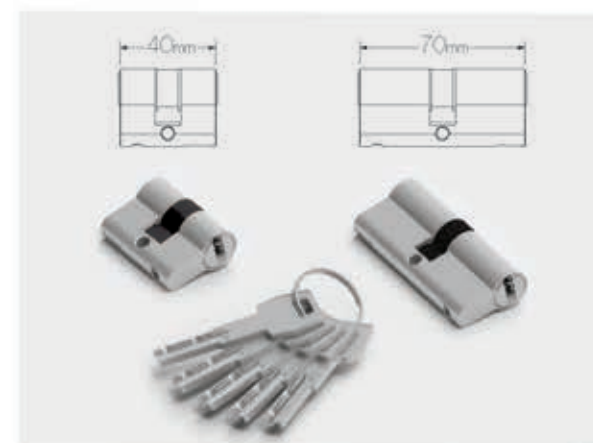

# Hardware Accessories

Pull Only A

Cylinder Cover A

Pull Only Q

Cylinder Cover Q

Cylinder Pull A

Cylinder Key-Knob  
SKN

Cylinder Pull Q

# Hardware/Door Accessories

Flush Pull Handle

Lever Bolt

Magnet

Concealed Magnet

Casing  
70mm

Casing  
100mm

Frame Extension  
100mm