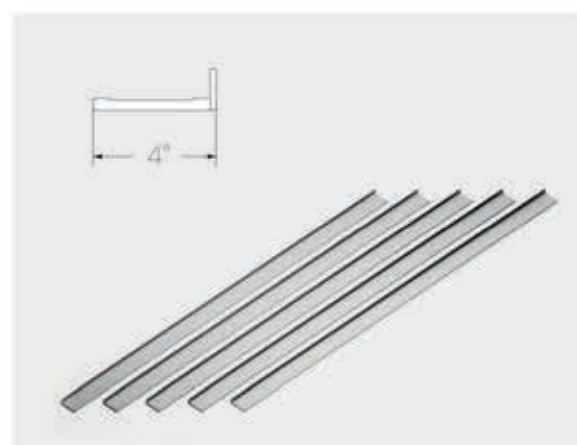

# Hardware/Door Accessories

Flush Pull Handle

Lever Bolt

Magnet

Concealed Magnet

Casing  
70mm

Casing  
100mm

Frame Extension  
100mm