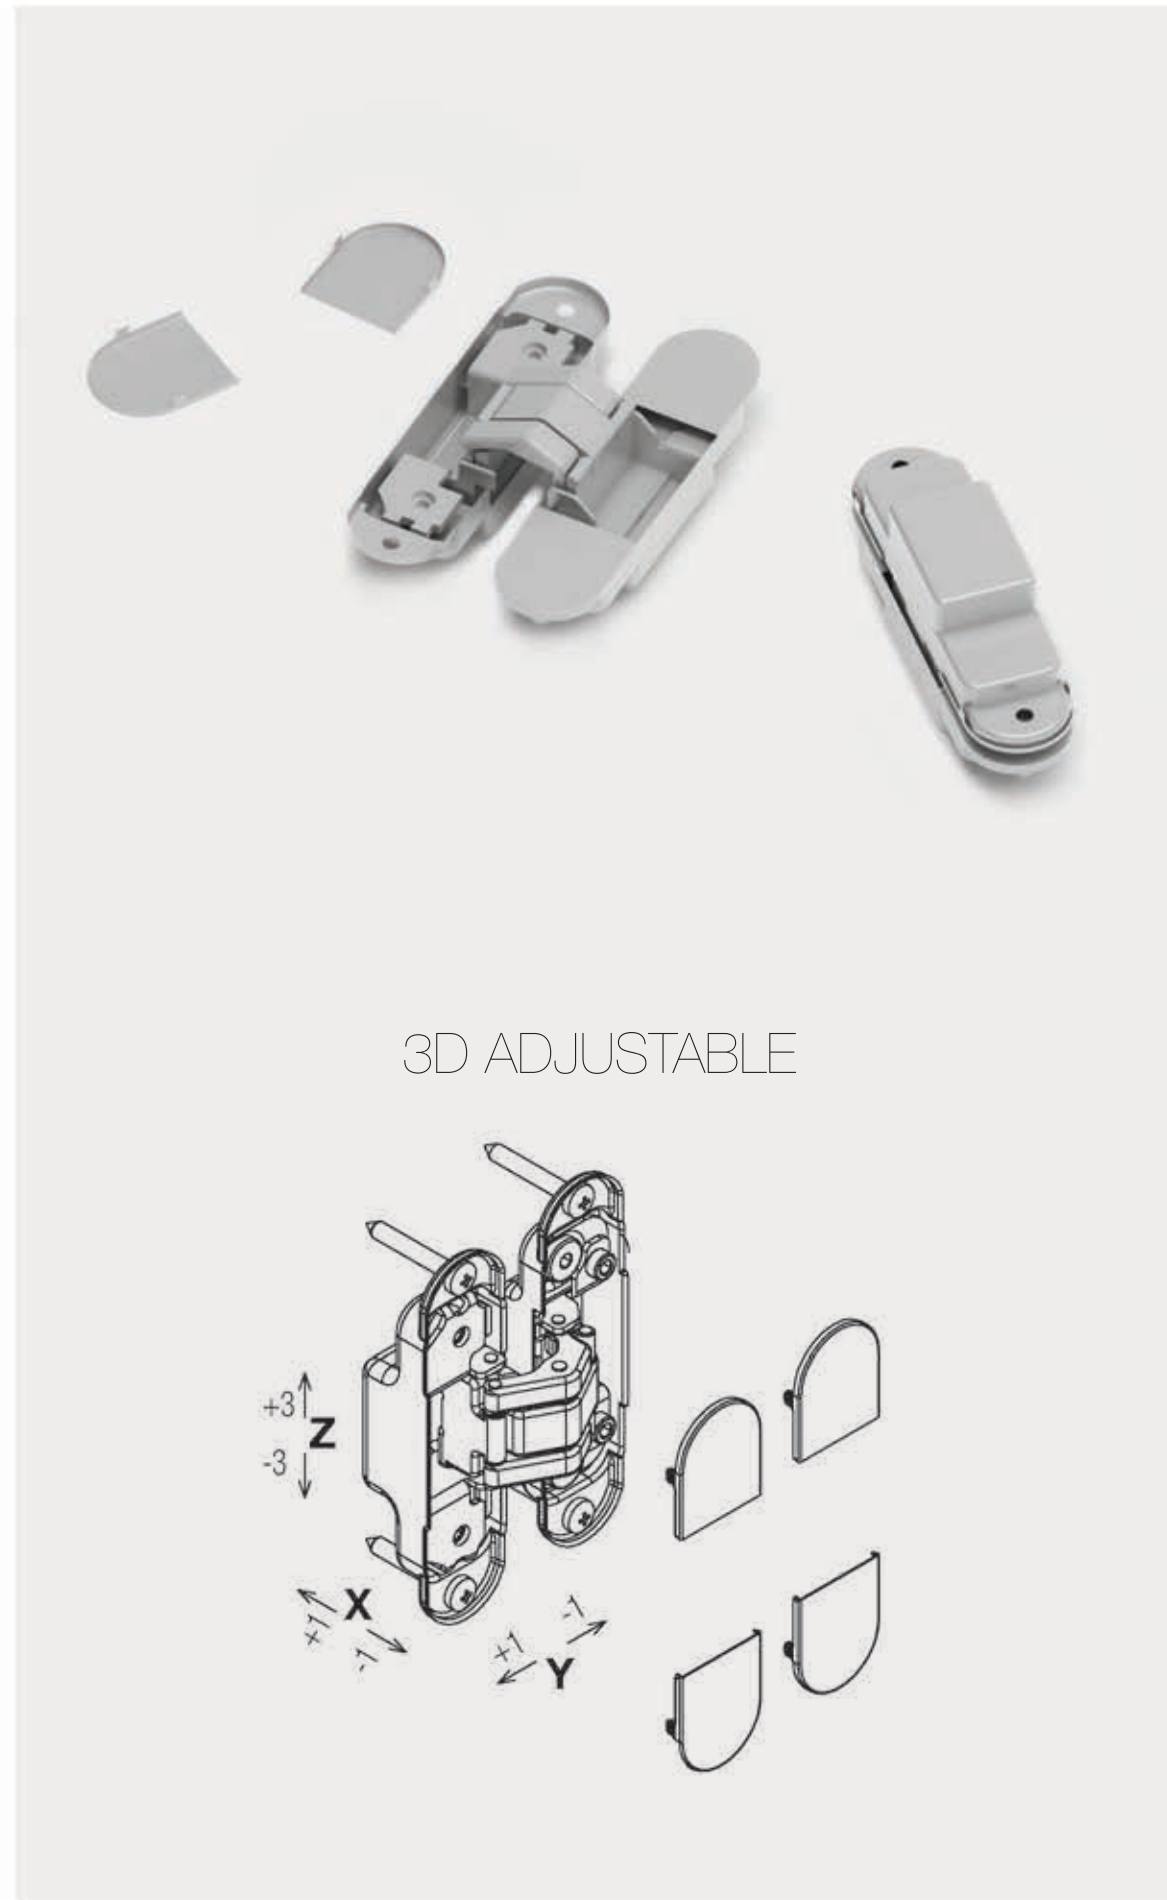

3D ADJUSTABLE