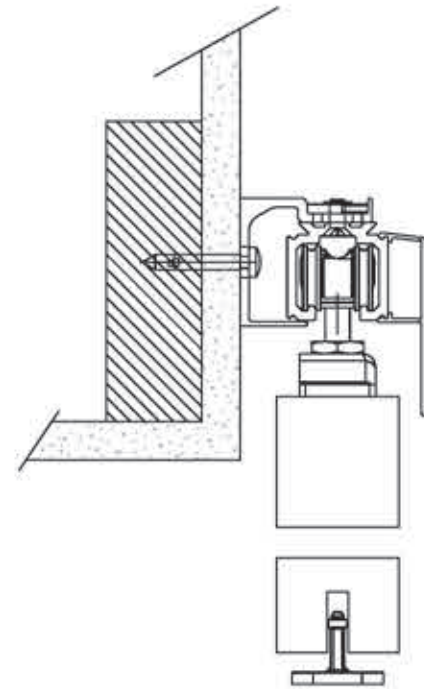

0500 Sliding System