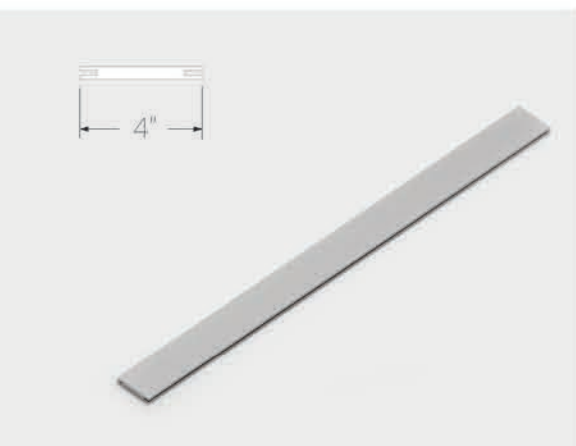

Frame Extension
100mm