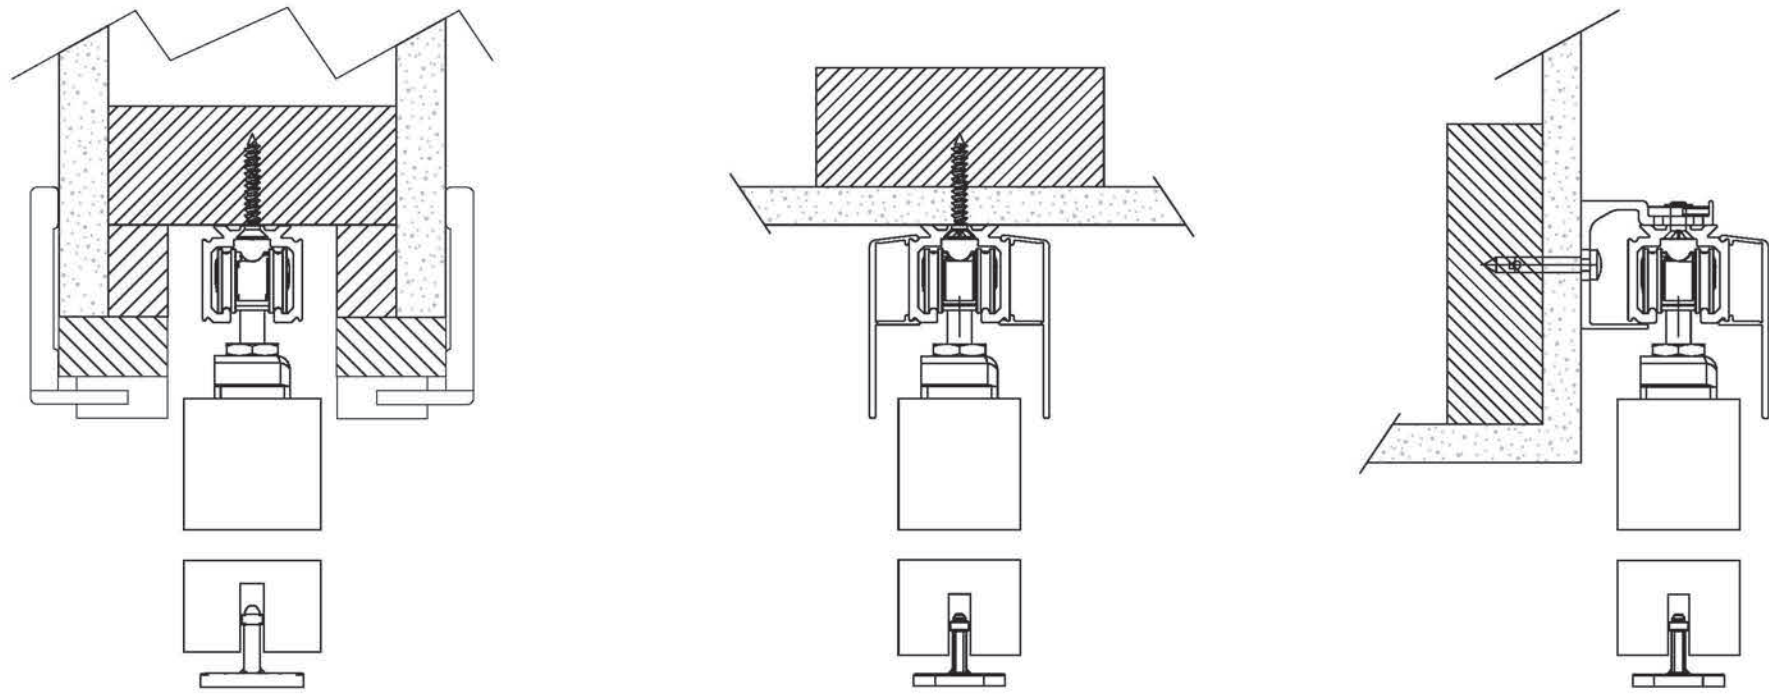

Casing
100mm

Frame Extension
100mm

Frame Extension
260mm

Standard Size (Up to 84in high) - 2 Hinges

Oversized (86in to 96in high) - 3 Hinges

0500 Sliding System

Basic
0500

ABS + Stopper
0500 1 ABS