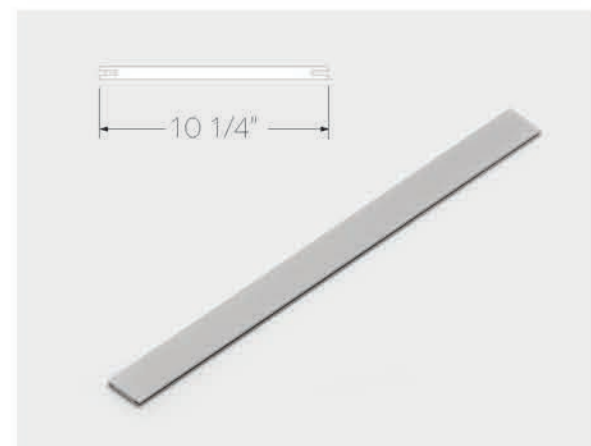

Frame Extension
100mm

Frame Extension
260mm