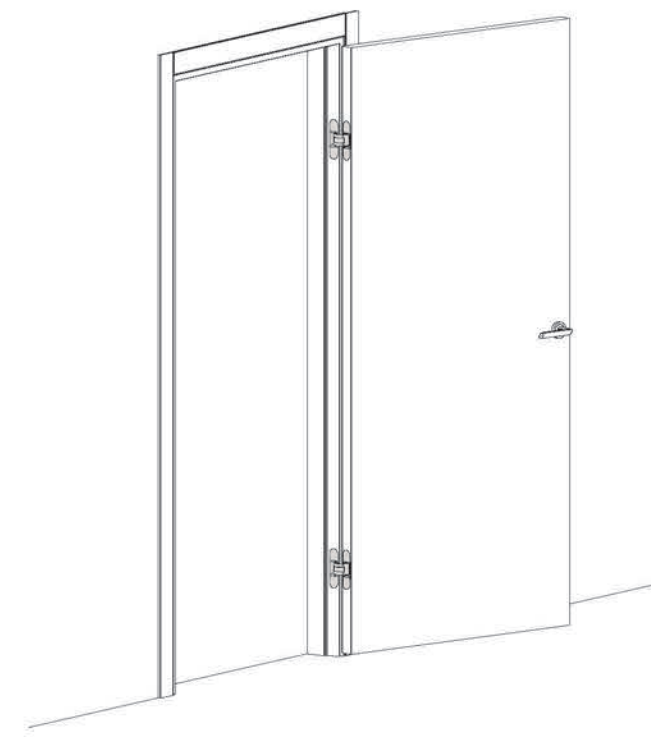

Cylinder Key-Key
SKK

Hardware/Door Accessories

Concealed Hinge

Flush Pull Handle

Lever Bolt

Magnet

Concealed Magnet

Casing
70mm

Casing
100mm

Frame Extension
100mm

Frame Extension
260mm

Standard Size (Up to 84in high) - 2 Hinges

Oversized (86in to 96in high) - 3 Hinges

0500 Sliding System

Basic
0500

ABS + Stopper
0500 1 ABS