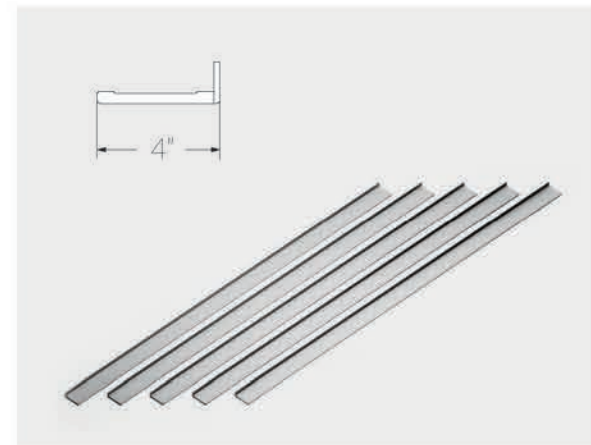

Cylinder Key-Key
SKK

Hardware/Door Accessories

Concealed Hinge

Flush Pull Handle

Lever Bolt

Magnet

Concealed Magnet

Casing
70mm

Casing
100mm

Frame Extension
100mm

Frame Extension
260mm

Standard Size (Up to 84in high) - 2 Hinges

Oversized (86in to 96in high) - 3 Hinges

0500 Sliding System

Basic
0500

ABS + Stopper
0500 1 ABS