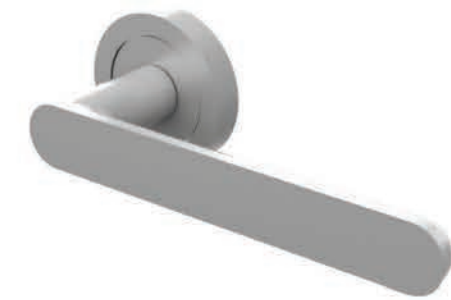

Ratio

Matte Black

Satin Brass

Antique Brass

SUPER DURABLE FINISH

Manital presents SDF, a new finish unalterable over time. SDF stands for "SUPER DURABLE FINISH", a high-performance protective treatment developed to ensure the color and gloss finishes unaltered over time.