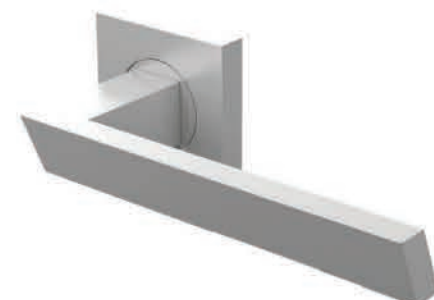

Clinia

Matte Black

Satin Brass

Antique Brass

SUPER DURABLE FINISH

Manital presents SDF, a new finish unalterable over time. SDF stands for "SUPER DURABLE FINISH", a high-performance protective treatment developed to ensure the color and gloss finishes unaltered over time.