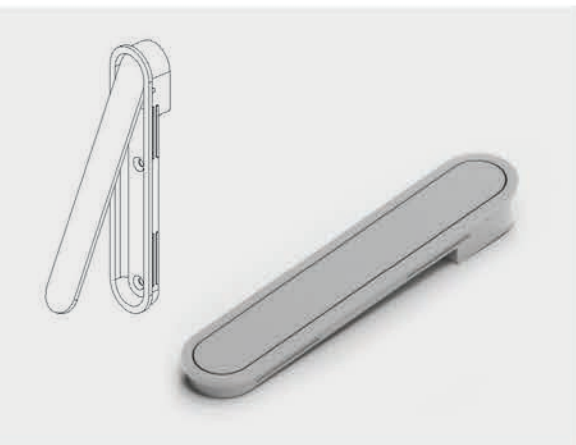

Hardware Accessories

Privacy Lock

Privacy Latch A

Pull Only A

Cylinder Cover A

Cylinder Lock

Privacy Latch Q

Pull Only Q

Cylinder Cover Q

Sliding Lock
Privacy

Privacy Pull A

Cylinder Pull A

Cylinder Key-Knob
SKN

Sliding Lock
Cylinder

Privacy Pull Q

Cylinder Pull Q

Cylinder Key-Key
SKK

Hardware/Door Accessories

Concealed Hinge

Flush Pull Handle

Lever Bolt

Magnet

Concealed Magnet

Casing
70mm