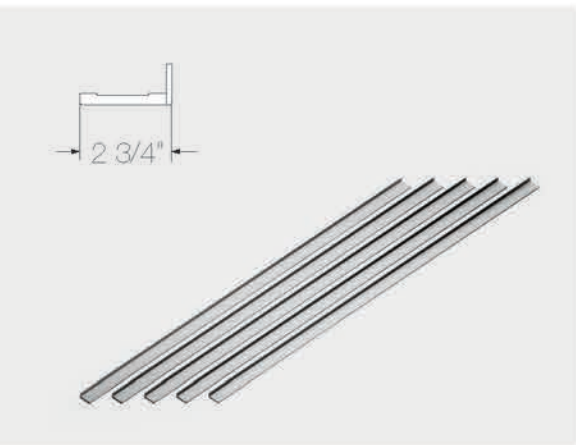

Cylinder Key-Key
SKK

Hardware/Door Accessories

Concealed Hinge

Flush Pull Handle

Lever Bolt

Magnet

Concealed Magnet

Casing
70mm