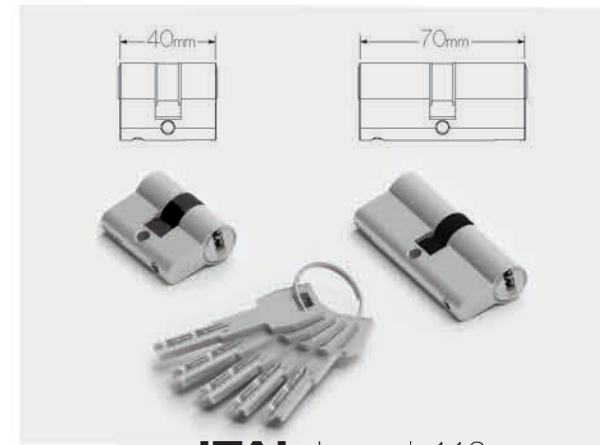

Hardware Accessories

Privacy Lock

Privacy Latch A

Pull Only A

Cylinder Cover A

Cylinder Lock

Privacy Latch Q

Pull Only Q

Cylinder Cover Q

Sliding Lock
Privacy

Privacy Pull A

Cylinder Pull A

Cylinder Key-Knob
SKN

Sliding Lock
Cylinder

Privacy Pull Q

Cylinder Pull Q

Cylinder Key-Key
SKK

Hardware/Door Accessories

Concealed Hinge

Flush Pull Handle

Lever Bolt

Magnet

Concealed Magnet

Casing
70mm