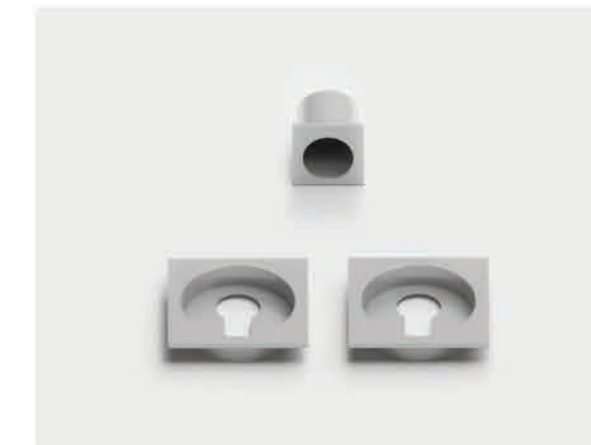

Cylinder Cover Q

Sliding Lock
Privacy

Privacy Pull A

Cylinder Pull A

Cylinder Key-Knob
SKN

Sliding Lock
Cylinder

Privacy Pull Q

Cylinder Pull Q

Cylinder Key-Key
SKK

Hardware/Door Accessories

Concealed Hinge

Flush Pull Handle

Lever Bolt

Magnet

Concealed Magnet

Casing
70mm