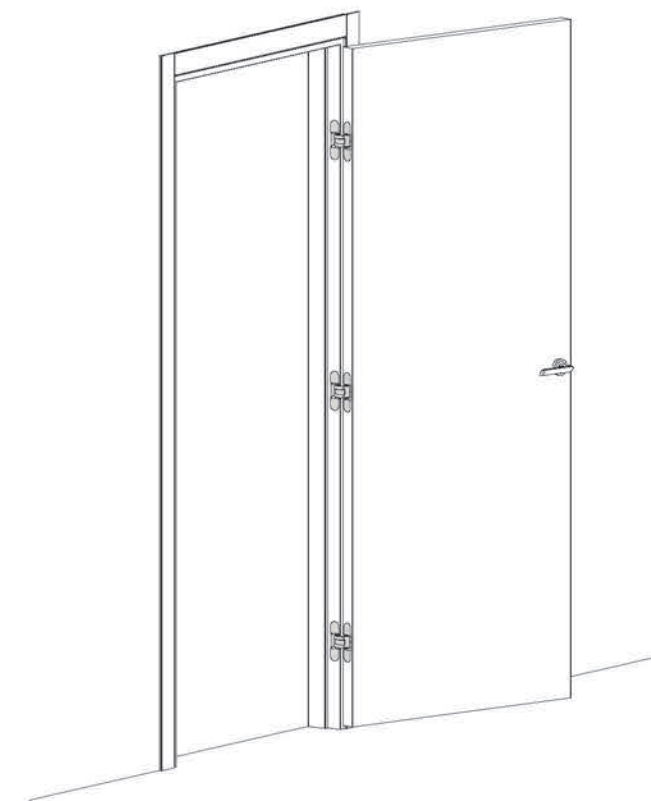

Casing
100mm

Frame Extension
100mm

Frame Extension
260mm

Standard Size (Up to 84in high) - 2 Hinges

Oversized (86in to 96in high) - 3 Hinges

0500 Sliding System

Basic
0500

ABS + Stopper
0500 1 ABS

Door Width: $\geq 24''$

ABS Double
0500 ABSU

Door Width: 28" to 39"

ABS + ABS
0500 2ABS

Door Width: $\geq 36''$

0600 Sliding System

ABS + Stopper
0600 1 ABS

Door Width: $\geq 27''$