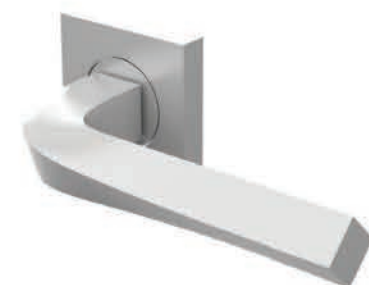

Hardware

Passage A S

Passage Q

Privacy A

Privacy Q

SKK A
Cylinder Key-Key

SKK Q
Cylinder Key-Key

SKN A
Cylinder Knob-Key

SKN
Cylinder Knob-Key

Ⓢ
Pull Only A

Pull Only Q

Pull Privacy A

Pull Privacy Q

Pull SKK A
Cylinder Key-Key

Pull SKK Q
Cylinder Key-Key

Stella

Morphos Light

Satin Brass

Polished Brass

Amleto

Preso

Antique Brass

SUPER DURABLE FINISH

Manital presents SDF, a new finish unalterable over time. SDF stands for "SUPER DURABLE FINISH", a high-performance protective treatment developed to ensure the color and gloss finishes unaltered over time.