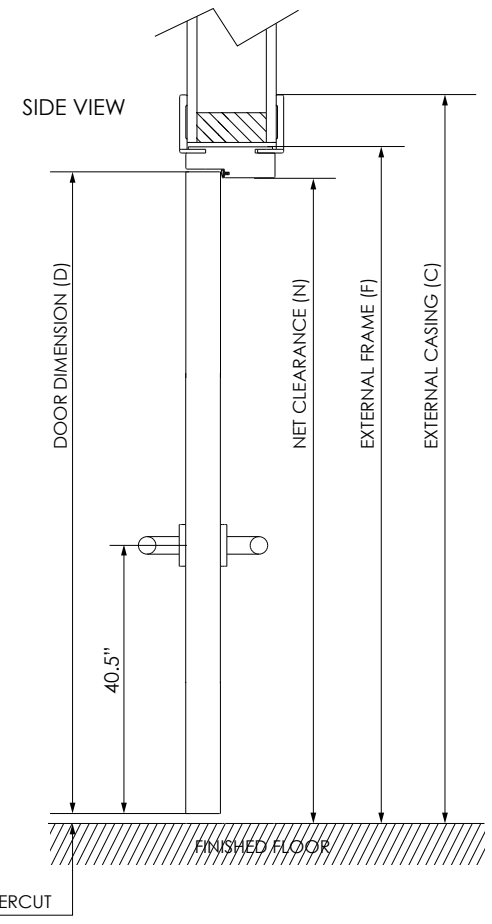

LEGEND

Dimensions in inches

F	EXTERNAL FRAME	
D	DOOR DIMENSION	$F - 1.75$
N	NET CLEARANCE	$F - 1.5$
C	EXTERNAL CASING	$F + 2.5$

F1	EXTERNAL FRAME	
D1	DOOR DIMENSION	$F1 - SD1 - 3.625$
SD1	SMALL FIXED DOOR	16
FC1	FRAME CLEARANCE	$F1 - 3$
C1	EXTERNAL CASING	$F1 + 5$

*Specifications are subject to change without notice.